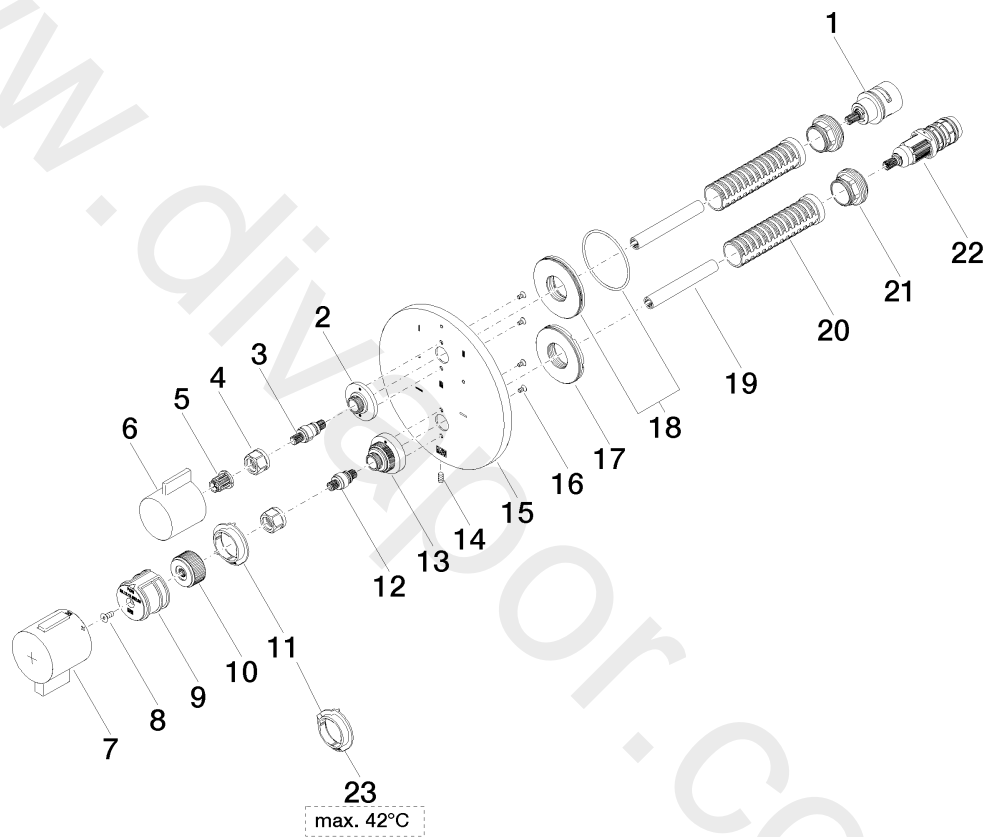

Shower - META

Concealed thermostat with three-way volume control - Chrome

Article number: 36 428 970-00 0010

Date of manufacture from 2/2/2021

Shower - META

Concealed thermostat with three-way volume control - Chrome

Article number: 36 428 970-00 0010

Date of manufacture from 2/2/2021

Spare parts list

Position	Number of units	Item Number	Spare part	Lead time
1	1	90 90 03 170 00 90	diverter	2
2	1	09 12 12 053-00	base	10
3	1	04 29 06 111 00-00	spindle	10
4	2	09 23 30 023 90	nut	2
5	1	90 12 12 002 00 90	fixing cap	2
6	1	09 20 67 006-00	handle	10
7	1	90 17 33 019 00-00	handle	10
8	1	09 30 30 124 90	screw	2
9	1	09 12 12 052 90	base	2
10	1	09 12 12 054 90	base	2
11	1	09 28 10 190 90	regulator	2
12	1	04 29 06 024 00-00	spindle	10
13	1	09 12 12 051-00	base	10
14	1	09 31 11 134 90	pin	2
15	1	09 11 02 270-00	plate	10
16	4	09 30 30 157 90	screw	2
17	1	09 30 01 296 90	disc	2
18	1	90 30 01 190 00 90	disc	2
19	2	09 23 01 124 90	sleeve	2
20	2	09 18 40 077 90	sleeve	2
21	2	09 24 04 257 90	nut	2
22	1	90 15 02 013 00 90	cartridge	2
23	1	09 28 10 189 90	regulator	2