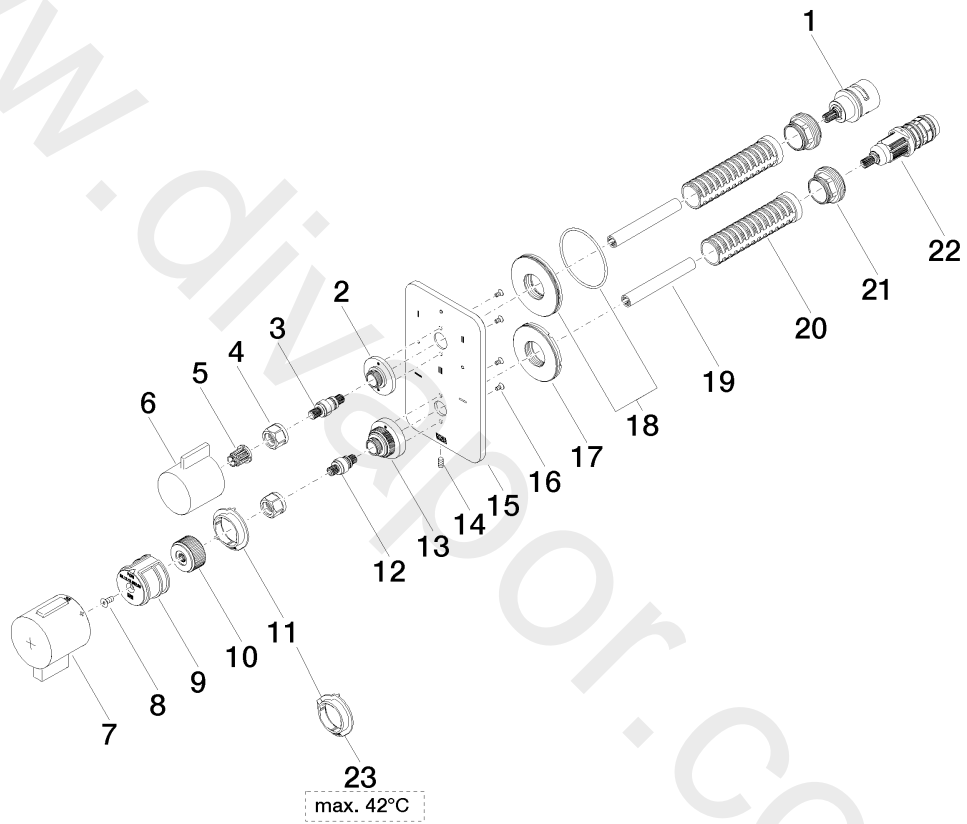

Shower - LISSÉ

Concealed thermostat with three-way volume control - Chrome

Article number: 36 428 845-00 0010

Date of manufacture from 2/2/2021

Shower - LISSÉ

Concealed thermostat with three-way volume control - Chrome

Article number: 36 428 845-00 0010

Date of manufacture from 2/2/2021

Spare parts list

Position	Number of units	Item Number	Spare part	Lead time
1	1	90 90 03 170 00 90	diverter	2
2	1	09 12 12 053-00	base	10
3	1	04 29 06 111 00-00	spindle	10
4	2	09 23 30 023 90	nut	2
5	1	90 12 12 002 00 90	fixing cap	2
6	1	09 20 67 006-00	handle	10
7	1	90 17 33 019 00-00	handle	10
8	1	09 30 30 124 90	screw	2
9	1	09 12 12 052 90	base	2
10	1	09 12 12 054 90	base	2
11	1	09 28 10 190 90	regulator	2
12	1	04 29 06 024 00-00	spindle	10
13	1	09 12 12 051-00	base	10
14	1	09 31 11 134 90	pin	2
15	1	09 11 02 319-00	plate	10
16	4	09 30 30 157 90	screw	2
17	1	09 30 01 296 90	disc	2
18	1	90 30 01 190 00 90	disc	2
19	2	09 23 01 124 90	sleeve	2
20	2	09 18 40 077 90	sleeve	2
21	2	09 24 04 257 90	nut	2
22	1	90 15 02 013 00 90	cartridge	2
23	1	09 28 10 189 90	regulator	2