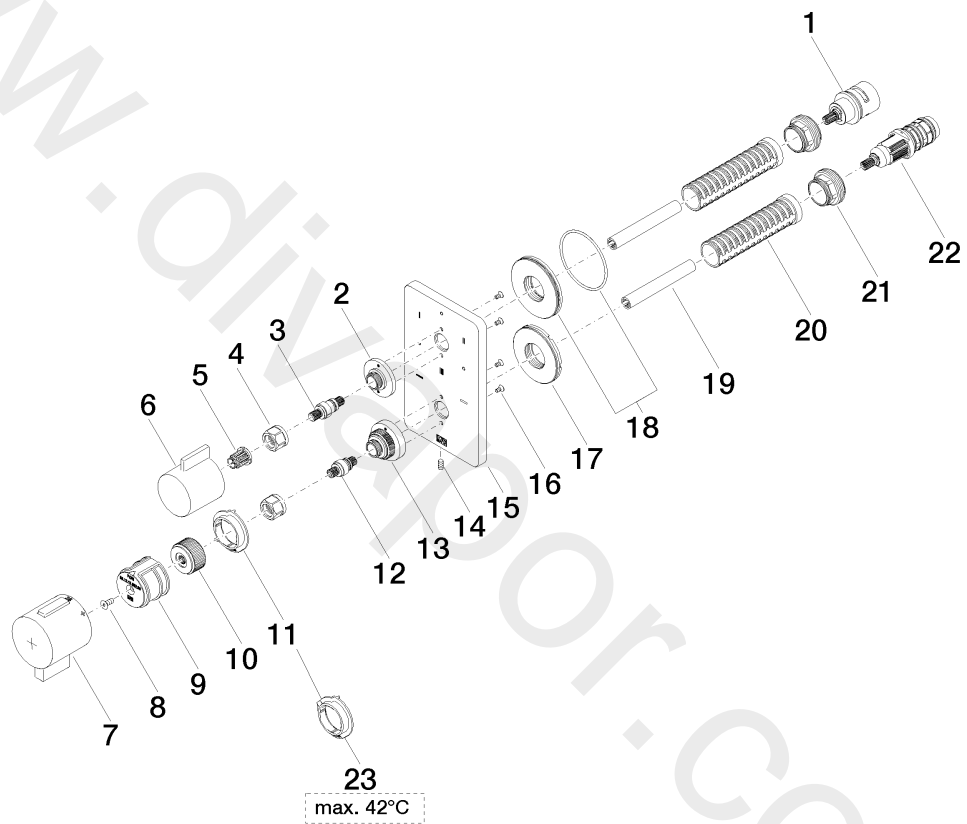

Shower - LULU

Concealed thermostat with three-way volume control - Chrome

Article number: 36 428 710-00 0010

Date of manufacture from 2/2/2021

## Shower - LULU

Concealed thermostat with three-way volume control - Chrome

Article number: 36 428 710-00 0010

Date of manufacture from 2/2/2021

### Spare parts list

Position	Number of units	Item Number	Spare part	Lead time
1	1	90 90 03 170 00 90	diverter	2
2	1	09 12 12 053-00	base	10
3	1	04 29 06 111 00-00	spindle	10
4	2	09 23 30 023 90	nut	2
5	1	90 12 12 002 00 90	fixing cap	2
6	1	09 20 67 006-00	handle	10
7	1	90 17 33 019 00-00	handle	10
8	1	09 30 30 124 90	screw	2
9	1	09 12 12 052 90	base	2
10	1	09 12 12 054 90	base	2
11	1	09 28 10 190 90	regulator	2
12	1	04 29 06 024 00-00	spindle	10
13	1	09 12 12 051-00	base	10
14	1	09 31 11 134 90	pin	2
15	1	09 11 02 317-00	plate	10
16	4	09 30 30 157 90	screw	2
17	1	09 30 01 296 90	disc	2
18	1	90 30 01 190 00 90	disc	2
19	2	09 23 01 124 90	sleeve	2
20	2	09 18 40 077 90	sleeve	2
21	2	09 24 04 257 90	nut	2
22	1	90 15 02 013 00 90	cartridge	2
23	1	09 28 10 189 90	regulator	2