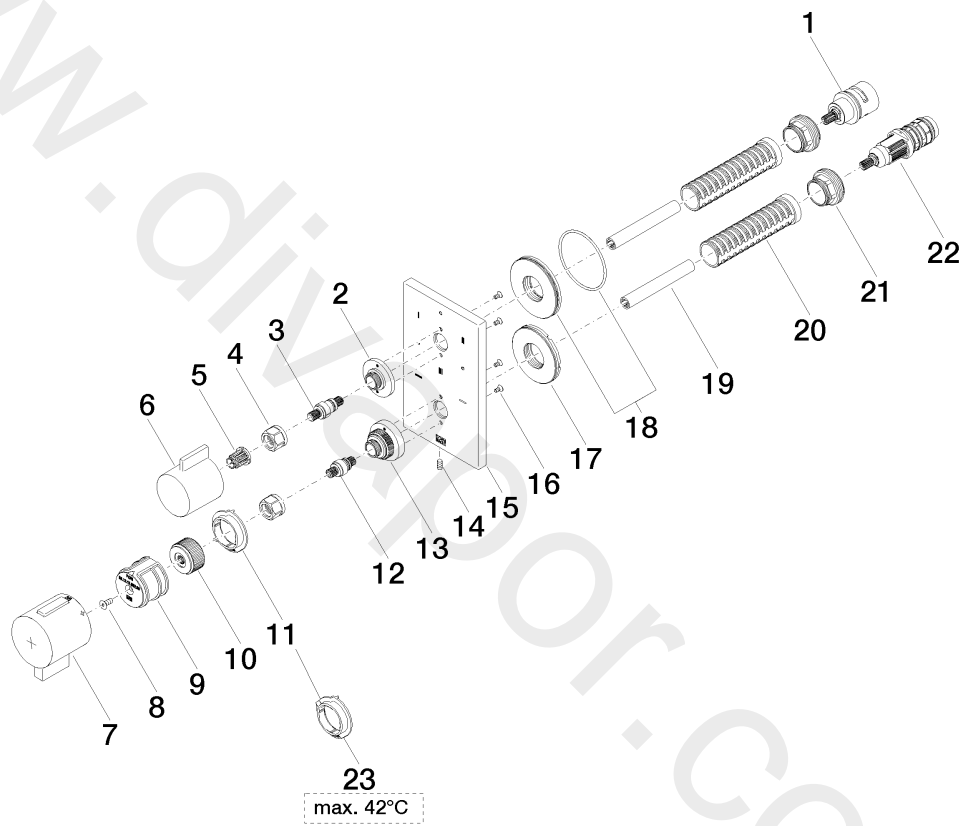

Shower - CYO

Concealed thermostat with three-way volume control - Chrome

Article number: 36 428 670-00 0010

Date of manufacture from 2/2/2021

## Shower - CYO

Concealed thermostat with three-way volume control - Chrome

Article number: 36 428 670-00 0010

Date of manufacture from 2/2/2021

### Spare parts list

Position	Number of units	Item Number	Spare part	Lead time
1	1	90 90 03 170 00 90	diverter	2
2	1	09 12 12 053-00	base	10
3	1	04 29 06 111 00-00	spindle	10
4	2	09 23 30 023 90	nut	2
5	1	90 12 12 002 00 90	fixing cap	2
6	1	09 20 67 006-00	handle	10
7	1	90 17 33 019 00-00	handle	10
8	1	09 30 30 124 90	screw	2
9	1	09 12 12 052 90	base	2
10	1	09 12 12 054 90	base	2
11	1	09 28 10 190 90	regulator	2
12	1	04 29 06 024 00-00	spindle	10
13	1	09 12 12 051-00	base	10
14	1	09 31 11 134 90	pin	2
15	1	09 11 02 323-00	plate	10
16	4	09 30 30 157 90	screw	2
17	1	09 30 01 296 90	disc	2
18	1	90 30 01 190 00 90	disc	2
19	2	09 23 01 124 90	sleeve	2
20	2	09 18 40 077 90	sleeve	2
21	2	09 24 04 257 90	nut	2
22	1	90 15 02 013 00 90	cartridge	2
23	1	09 28 10 189 90	regulator	2