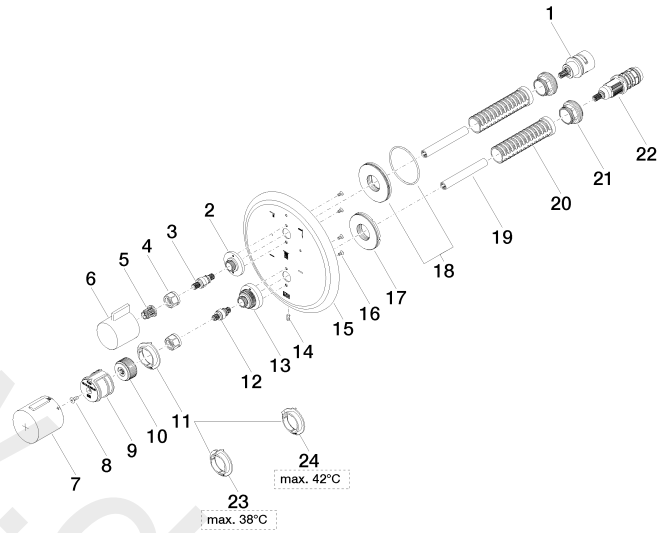

36 427 977

- rotary diverter with volume control and shut-off function
- cover plate Ø 175 mm
- temperature control handle with safety limit stop at 38°C
- hot water temperature limiter, can be preset
- WRAS: 1906098

Recommended miscellaneous

**xGRID Attachment set for integrating in the dry wall construction** 12 340 970 90

Required miscellaneous

**xGRID Installation track 555 mm** 12 360 970 90

36 427 977

mm [inches]

Flow rate chart

36 427 977

36 427 977

Spare parts list

No.	Item Number	Name	Quantity used	Delivery time
1	90 90 03 170 00 90	diverter	1	2
2	09 12 12 053-99	base	1	30
3	04 29 06 111 00-00	spindle	1	60
4	09 23 30 023 90	nut	2	2
5	90 12 12 002 00 90	fixing cap	1	2
6	09 20 67 006-99	handle	1	30
7	90 17 33 017 00-99	handle	1	30
8	09 30 30 124 90	screw	1	2
9	09 12 12 052 90	base	1	2
10	09 12 12 054 90	base	1	2
11	09 28 10 187 90	regulator	1	2
12	04 29 06 024 00-00	spindle	1	60
13	09 12 12 051-99	base	1	30
14	09 31 11 134 90	pin	1	2
15	09 11 02 165-99	plate	1	60
16	09 30 30 157 90	screw	4	2
17	09 30 01 296 90	disc	1	2
18	90 30 01 190 00 90	disc	1	2
19	09 23 01 124 90	sleeve	2	2
20	09 18 40 077 90	sleeve	2	2
21	09 24 04 257 90	nut	2	2
22	90 15 02 013 00 90	cartridge	1	2
23	09 28 10 188 90	regulator	1	2
24	09 28 10 189 90	regulator	1	2