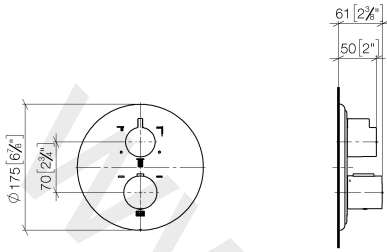

36 427 977

- rotary diverter with volume control and shut-off function
- cover plate Ø 175 mm
- temperature control handle with safety limit stop at 38°C
- hot water temperature limiter, can be preset
- WRAS: 1906098

**Concealed thermostat** 35 427 970 90  
 • min. recess depth 80 mm  
 • max. recess depth 136 mm

Required miscellaneous

**Concealed thermostat with built-in isolators** 35 428 970 90  
 • min. recess depth 80 mm  
 • max. recess depth 136 mm

Recommended miscellaneous

**xGRID Attachment set for integrating in the dry wall construction** 12 340 970 90

Required miscellaneous

**xGRID Installation track 555 mm** 12 360 970 90

36 427 977

mm [inches]

Flow rate chart

36 427 977

36 427 977

Spare parts list

No.	Item Number	Name	Quantity used	Delivery time
1	90 90 03 170 00 90	diverter	1	2
2	09 12 12 053-99	base	1	30
3	04 29 06 111 00-00	spindle	1	60
4	09 23 30 023 90	nut	2	2
5	90 12 12 002 00 90	fixing cap	1	2
6	09 20 67 006-99	handle	1	30
7	90 17 33 017 00-99	handle	1	30
8	09 30 30 124 90	screw	1	2
9	09 12 12 052 90	base	1	2
10	09 12 12 054 90	base	1	2
11	09 28 10 187 90	regulator	1	2
12	04 29 06 024 00-00	spindle	1	60
13	09 12 12 051-99	base	1	30
14	09 31 11 134 90	pin	1	2
15	09 11 02 165-99	plate	1	60
16	09 30 30 157 90	screw	4	2
17	09 30 01 296 90	disc	1	2
18	90 30 01 190 00 90	disc	1	2
19	09 23 01 124 90	sleeve	2	2
20	09 18 40 077 90	sleeve	2	2
21	09 24 04 257 90	nut	2	2
22	90 15 02 013 00 90	cartridge	1	2
23	09 28 10 188 90	regulator	1	2
24	09 28 10 189 90	regulator	1	2