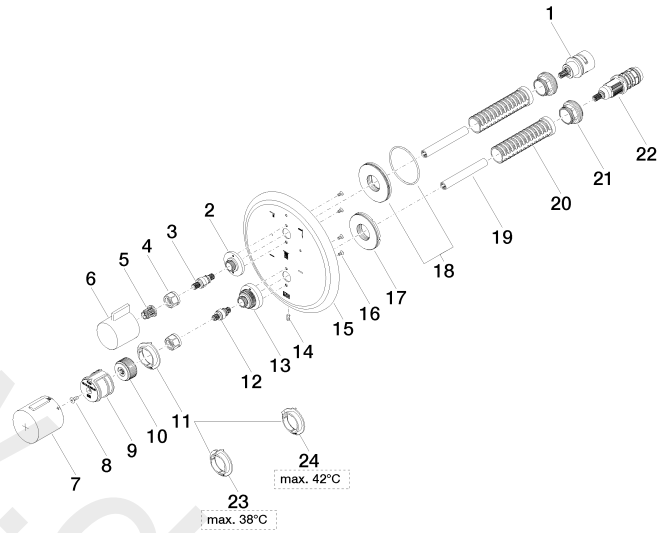

36 427 977

- rotary diverter with volume control and shut-off function
- cover plate Ø 175 mm
- temperature control handle with safety limit stop at 38°C
- hot water temperature limiter, can be preset
- WRAS: 1906098

Recommended miscellaneous

xGRID Attachment set for integrating in the dry wall construction 12 340 970 90

Required miscellaneous

xGRID Installation track 555 mm 12 360 970 90

36 427 977

mm [inches]

Flow rate chart

36 427 977

36 427 977

Spare parts list

No.	Item Number	Name	Quantity used	Delivery time
1	90 90 03 170 00 90	diverter	1	2
2	09 12 12 053-08	base	1	20
3	04 29 06 111 00-00	spindle	1	60
4	09 23 30 023 90	nut	2	2
5	90 12 12 002 00 90	fixing cap	1	2
6	09 20 67 006-08	handle	1	20
7	90 17 33 017 00-08	handle	1	20
8	09 30 30 124 90	screw	1	2
9	09 12 12 052 90	base	1	2
10	09 12 12 054 90	base	1	2
11	09 28 10 187 90	regulator	1	2
12	04 29 06 024 00-00	spindle	1	60
13	09 12 12 051-08	base	1	20
14	09 31 11 134 90	pin	1	2
15	09 11 02 165-08	plate	1	60
16	09 30 30 157 90	screw	4	2
17	09 30 01 296 90	disc	1	2
18	90 30 01 190 00 90	disc	1	2
19	09 23 01 124 90	sleeve	2	2
20	09 18 40 077 90	sleeve	2	2
21	09 24 04 257 90	nut	2	2
22	90 15 02 013 00 90	cartridge	1	2
23	09 28 10 188 90	regulator	1	2
24	09 28 10 189 90	regulator	1	2