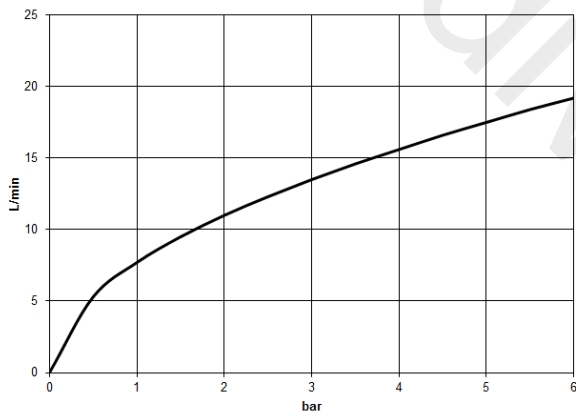

Recommended miscellaneous

xGRID Attachment set for integrating in the dry wall construction 12 340 970 90

Required miscellaneous

xGRID Installation track 555 mm 12 360 970 90

36 427 977

mm [inches]

Flow rate chart