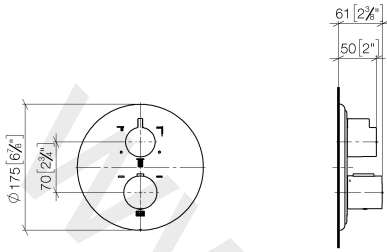

36 427 977

- rotary diverter with volume control and shut-off function
- cover plate Ø 175 mm
- temperature control handle with safety limit stop at 38°C
- hot water temperature limiter, can be preset
- WRAS: 1906098

Recommended miscellaneous

xGRID Attachment set for integrating in the dry wall construction 12 340 970 90

Required miscellaneous

xGRID Installation track 555 mm 12 360 970 90

36 427 977

mm [inches]

Flow rate chart

36 427 977

36 427 977

Spare parts list

No.	Item Number	Name	Quantity used	Delivery time
1	90 90 03 170 00 90	diverter	1	2
2	09 12 12 053-08	base	1	20
3	04 29 06 111 00-00	spindle	1	60
4	09 23 30 023 90	nut	2	2
5	90 12 12 002 00 90	fixing cap	1	2
6	09 20 67 006-08	handle	1	20
7	90 17 33 017 00-08	handle	1	20
8	09 30 30 124 90	screw	1	2
9	09 12 12 052 90	base	1	2
10	09 12 12 054 90	base	1	2
11	09 28 10 187 90	regulator	1	2
12	04 29 06 024 00-00	spindle	1	60
13	09 12 12 051-08	base	1	20
14	09 31 11 134 90	pin	1	2
15	09 11 02 165-08	plate	1	60
16	09 30 30 157 90	screw	4	2
17	09 30 01 296 90	disc	1	2
18	90 30 01 190 00 90	disc	1	2
19	09 23 01 124 90	sleeve	2	2
20	09 18 40 077 90	sleeve	2	2
21	09 24 04 257 90	nut	2	2
22	90 15 02 013 00 90	cartridge	1	2
23	09 28 10 188 90	regulator	1	2
24	09 28 10 189 90	regulator	1	2