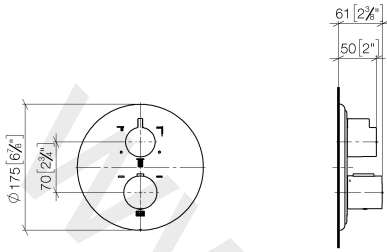

36 427 977

- rotary diverter with volume control and shut-off function
- cover plate Ø 175 mm
- temperature control handle with safety limit stop at 38°C
- hot water temperature limiter, can be preset
- WRAS: 1906098

Recommended miscellaneous

**xGRID Attachment set for integrating in the dry wall construction** 12 340 970 90

Required miscellaneous

**xGRID Installation track 555 mm** 12 360 970 90

36 427 977

mm [inches]

Flow rate chart

36 427 977

36 427 977

Spare parts list

No.	Item Number	Name	Quantity used	Delivery time
1	90 90 03 170 00 90	diverter	1	2
2	09 12 12 053-06	base	1	10
3	04 29 06 111 00-00	spindle	1	60
4	09 23 30 023 90	nut	2	2
5	90 12 12 002 00 90	fixing cap	1	2
6	09 20 67 006-06	handle	1	10
7	90 17 33 017 00-06	handle	1	10
8	09 30 30 124 90	screw	1	2
9	09 12 12 052 90	base	1	2
10	09 12 12 054 90	base	1	2
11	09 28 10 187 90	regulator	1	2
12	04 29 06 024 00-00	spindle	1	60
13	09 12 12 051-06	base	1	10
14	09 31 11 134 90	pin	1	2
15	09 11 02 165-06	plate	1	60
16	09 30 30 157 90	screw	4	2
17	09 30 01 296 90	disc	1	2
18	90 30 01 190 00 90	disc	1	2
19	09 23 01 124 90	sleeve	2	2
20	09 18 40 077 90	sleeve	2	2
21	09 24 04 257 90	nut	2	2
22	90 15 02 013 00 90	cartridge	1	2
23	09 28 10 188 90	regulator	1	2
24	09 28 10 189 90	regulator	1	2