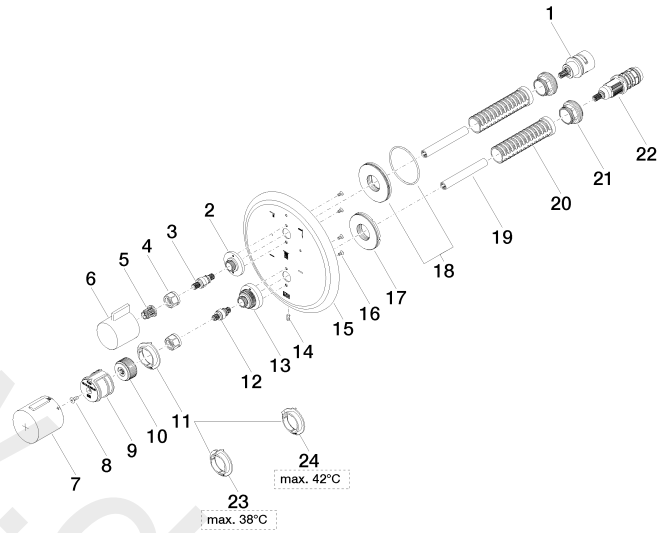

36 427 977

- rotary diverter with volume control and shut-off function
- cover plate Ø 175 mm
- temperature control handle with safety limit stop at 38°C
- hot water temperature limiter, can be preset
- WRAS: 1906098

Recommended miscellaneous

**xGRID Attachment set for integrating in the dry wall construction** 12 340 970 90

Required miscellaneous

**xGRID Installation track 555 mm** 12 360 970 90

36 427 977

mm [inches]

Flow rate chart

36 427 977

36 427 977

Spare parts list

No.	Item Number	Name	Quantity used	Delivery time
1	90 90 03 170 00 90	diverter	1	2
2	09 12 12 053-06	base	1	10
3	04 29 06 111 00-00	spindle	1	60
4	09 23 30 023 90	nut	2	2
5	90 12 12 002 00 90	fixing cap	1	2
6	09 20 67 006-06	handle	1	10
7	90 17 33 017 00-06	handle	1	10
8	09 30 30 124 90	screw	1	2
9	09 12 12 052 90	base	1	2
10	09 12 12 054 90	base	1	2
11	09 28 10 187 90	regulator	1	2
12	04 29 06 024 00-00	spindle	1	60
13	09 12 12 051-06	base	1	10
14	09 31 11 134 90	pin	1	2
15	09 11 02 165-06	plate	1	60
16	09 30 30 157 90	screw	4	2
17	09 30 01 296 90	disc	1	2
18	90 30 01 190 00 90	disc	1	2
19	09 23 01 124 90	sleeve	2	2
20	09 18 40 077 90	sleeve	2	2
21	09 24 04 257 90	nut	2	2
22	90 15 02 013 00 90	cartridge	1	2
23	09 28 10 188 90	regulator	1	2
24	09 28 10 189 90	regulator	1	2