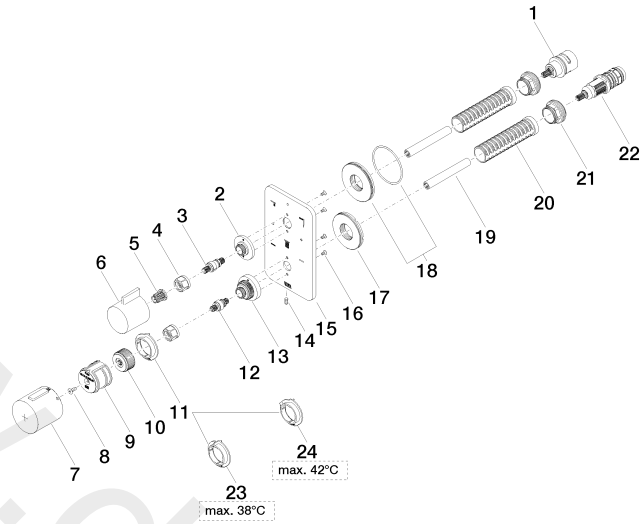

36 427 845

- rotary diverter with volume control and shut-off function
- cover plate 150 x 90 mm
- temperature control handle with safety limit stop at 38°C
- hot water temperature limiter, can be preset
- WRAS: 1906098

Required miscellaneous

Concealed thermostat with built-in isolators 35 428 970 90
 • min. recess depth 80 mm
 • max. recess depth 136 mm

Recommended miscellaneous

xGRID Attachment set for integrating in the dry wall construction 12 340 970 90

Required miscellaneous

xGRID Installation track 555 mm 12 360 970 90

36 427 845

mm [inches]

Flow rate chart

36 427 845

36 427 845

Spare parts list

No.	Item Number	Name	Quantity used	Delivery time
1	90 90 03 170 00 90	diverter	1	2
2	09 12 12 053-33	base	1	30
3	04 29 06 111 00-00	spindle	1	60
4	09 23 30 023 90	nut	2	2
5	90 12 12 002 00 90	fixing cap	1	2
6	09 20 67 006-33	handle	1	30
7	90 17 33 017 00-33	handle	1	30
8	09 30 30 124 90	screw	1	2
9	09 12 12 052 90	base	1	2
10	09 12 12 054 90	base	1	2
11	09 28 10 187 90	regulator	1	2
12	04 29 06 024 00-00	spindle	1	60
13	09 12 12 051-33	base	1	30
14	09 31 11 134 90	pin	1	2
15	09 11 02 318-33	plate	1	30
16	09 30 30 157 90	screw	4	2
17	09 30 01 296 90	disc	1	2
18	90 30 01 190 00 90	disc	1	2
19	09 23 01 124 90	sleeve	2	2
20	09 18 40 077 90	sleeve	2	2
21	09 24 04 257 90	nut	2	2
22	90 15 02 013 00 90	cartridge	1	2
23	09 28 10 188 90	regulator	1	2
24	09 28 10 189 90	regulator	1	2