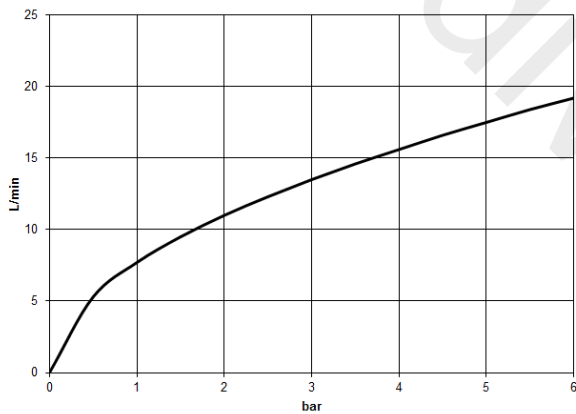

Required miscellaneous

xGRID Installation track 555 mm 12 360 970 90

36 427 845

mm [inches]

Flow rate chart

36 427 845

36 427 845

Spare parts list