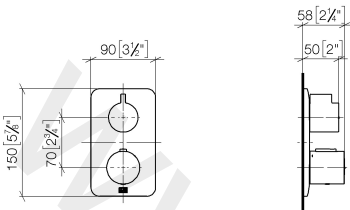

36 427 845

- rotary diverter with volume control and shut-off function
- cover plate 150 x 90 mm
- temperature control handle with safety limit stop at 38°C
- hot water temperature limiter, can be preset
- WRAS: 1906098

Required miscellaneous

Concealed thermostat with built-in isolators 35 428 970 90
 • min. recess depth 80 mm
 • max. recess depth 136 mm

Recommended miscellaneous

xGRID Attachment set for integrating in the dry wall construction 12 340 970 90

Required miscellaneous

xGRID Installation track 555 mm 12 360 970 90

36 427 845

mm [inches]

Flow rate chart

36 427 845

36 427 845

Spare parts list

No.	Item Number	Name	Quantity used	Delivery time
1	90 90 03 170 00 90	diverter	1	2
2	09 12 12 053-33	base	1	30
3	04 29 06 111 00-00	spindle	1	60
4	09 23 30 023 90	nut	2	2
5	90 12 12 002 00 90	fixing cap	1	2
6	09 20 67 006-33	handle	1	30
7	90 17 33 017 00-33	handle	1	30
8	09 30 30 124 90	screw	1	2
9	09 12 12 052 90	base	1	2
10	09 12 12 054 90	base	1	2
11	09 28 10 187 90	regulator	1	2
12	04 29 06 024 00-00	spindle	1	60
13	09 12 12 051-33	base	1	30
14	09 31 11 134 90	pin	1	2
15	09 11 02 318-33	plate	1	30
16	09 30 30 157 90	screw	4	2
17	09 30 01 296 90	disc	1	2
18	90 30 01 190 00 90	disc	1	2
19	09 23 01 124 90	sleeve	2	2
20	09 18 40 077 90	sleeve	2	2
21	09 24 04 257 90	nut	2	2
22	90 15 02 013 00 90	cartridge	1	2
23	09 28 10 188 90	regulator	1	2
24	09 28 10 189 90	regulator	1	2