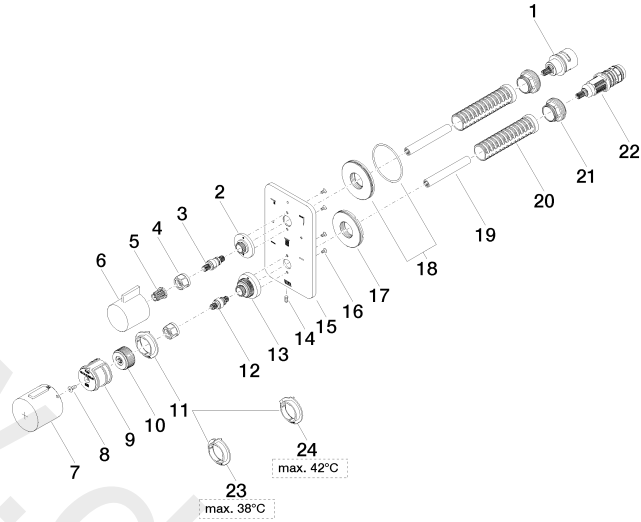

36 427 845

- rotary diverter with volume control and shut-off function
- cover plate 150 x 90 mm
- temperature control handle with safety limit stop at 38°C
- hot water temperature limiter, can be preset
- WRAS: 1906098

Required miscellaneous

Concealed thermostat with built-in isolators 35 428 970 90
 • min. recess depth 80 mm
 • max. recess depth 136 mm

Recommended miscellaneous

xGRID Attachment set for integrating in the dry wall construction 12 340 970 90

Required miscellaneous

xGRID Installation track 555 mm 12 360 970 90

36 427 845

mm [inches]

Flow rate chart

36 427 845

36 427 845

Spare parts list

No.	Item Number	Name	Quantity used	Delivery time
1	90 90 03 170 00 90	diverter	1	2
2	09 12 12 053-06	base	1	10
3	04 29 06 111 00-00	spindle	1	60
4	09 23 30 023 90	nut	2	2
5	90 12 12 002 00 90	fixing cap	1	2
6	09 20 67 006-06	handle	1	10
7	90 17 33 017 00-06	handle	1	10
8	09 30 30 124 90	screw	1	2
9	09 12 12 052 90	base	1	2
10	09 12 12 054 90	base	1	2
11	09 28 10 187 90	regulator	1	2
12	04 29 06 024 00-00	spindle	1	60
13	09 12 12 051-06	base	1	10
14	09 31 11 134 90	pin	1	2
15	09 11 02 318-06	plate	1	10
16	09 30 30 157 90	screw	4	2
17	09 30 01 296 90	disc	1	2
18	90 30 01 190 00 90	disc	1	2
19	09 23 01 124 90	sleeve	2	2
20	09 18 40 077 90	sleeve	2	2
21	09 24 04 257 90	nut	2	2
22	90 15 02 013 00 90	cartridge	1	2
23	09 28 10 188 90	regulator	1	2
24	09 28 10 189 90	regulator	1	2