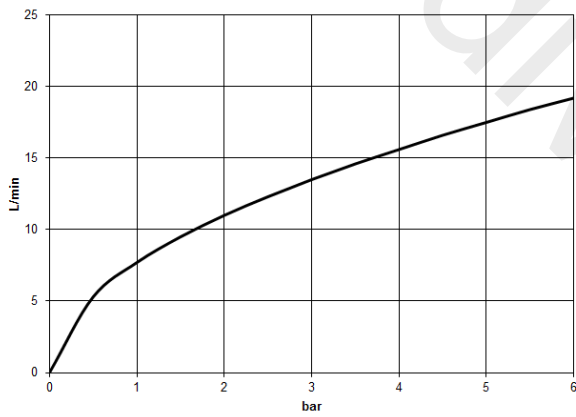

Required miscellaneous

xGRID Installation track 555 mm 12 360 970 90

36 427 845

mm [inches]

Flow rate chart

36 427 845

36 427 845

Spare parts list