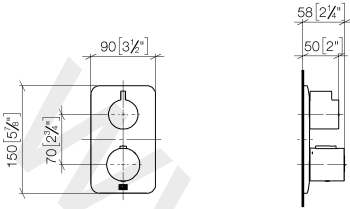

36 427 845

- rotary diverter with volume control and shut-off function
- cover plate 150 x 90 mm
- temperature control handle with safety limit stop at 38°C
- hot water temperature limiter, can be preset
- WRAS: 1906098

Required miscellaneous

Concealed thermostat with built-in isolators 35 428 970 90
 • min. recess depth 80 mm
 • max. recess depth 136 mm

Recommended miscellaneous

xGRID Attachment set for integrating in the dry wall construction 12 340 970 90

Required miscellaneous

xGRID Installation track 555 mm 12 360 970 90

36 427 845

mm [inches]

Flow rate chart

36 427 845

36 427 845

Spare parts list

No.	Item Number	Name	Quantity used	Delivery time
1	90 90 03 170 00 90	diverter	1	2
2	09 12 12 053-06	base	1	10
3	04 29 06 111 00-00	spindle	1	60
4	09 23 30 023 90	nut	2	2
5	90 12 12 002 00 90	fixing cap	1	2
6	09 20 67 006-06	handle	1	10
7	90 17 33 017 00-06	handle	1	10
8	09 30 30 124 90	screw	1	2
9	09 12 12 052 90	base	1	2
10	09 12 12 054 90	base	1	2
11	09 28 10 187 90	regulator	1	2
12	04 29 06 024 00-00	spindle	1	60
13	09 12 12 051-06	base	1	10
14	09 31 11 134 90	pin	1	2
15	09 11 02 318-06	plate	1	10
16	09 30 30 157 90	screw	4	2
17	09 30 01 296 90	disc	1	2
18	90 30 01 190 00 90	disc	1	2
19	09 23 01 124 90	sleeve	2	2
20	09 18 40 077 90	sleeve	2	2
21	09 24 04 257 90	nut	2	2
22	90 15 02 013 00 90	cartridge	1	2
23	09 28 10 188 90	regulator	1	2
24	09 28 10 189 90	regulator	1	2