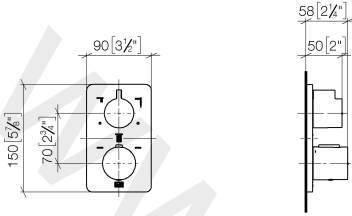

36 427 710

- rotary diverter with volume control and shut-off function
- cover plate 150 x 90 mm
- temperature control handle with safety limit stop at 38°C
- hot water temperature limiter, can be preset
- WRAS: 1906098

Recommended miscellaneous

xGRID Attachment set for integrating in the dry wall construction 12 340 970 90

Required miscellaneous

xGRID Installation track 555 mm 12 360 970 90

36 427 710

mm [inches]

Flow rate chart