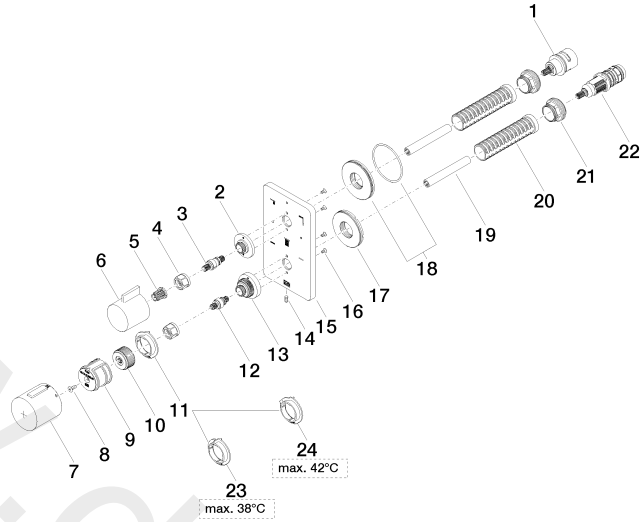

36 427 710

- rotary diverter with volume control and shut-off function
- cover plate 150 x 90 mm
- temperature control handle with safety limit stop at 38°C
- hot water temperature limiter, can be preset
- WRAS: 1906098

Recommended miscellaneous

xGRID Attachment set for integrating in the dry wall construction 12 340 970 90

Required miscellaneous

xGRID Installation track 555 mm 12 360 970 90

36 427 710

mm [inches]

Flow rate chart

36 427 710

36 427 710

Spare parts list

No.	Item Number	Name	Quantity used	Delivery time
1	90 90 03 170 00 90	diverter	1	2
2	09 12 12 053-06	base	1	10
3	04 29 06 111 00-00	spindle	1	60
4	09 23 30 023 90	nut	2	2
5	90 12 12 002 00 90	fixing cap	1	2
6	09 20 67 006-06	handle	1	10
7	90 17 33 017 00-06	handle	1	10
8	09 30 30 124 90	screw	1	2
9	09 12 12 052 90	base	1	2
10	09 12 12 054 90	base	1	2
11	09 28 10 187 90	regulator	1	2
12	04 29 06 024 00-00	spindle	1	60
13	09 12 12 051-06	base	1	10
14	09 31 11 134 90	pin	1	2
15	09 11 02 315-06	plate	1	10
16	09 30 30 157 90	screw	4	2
17	09 30 01 296 90	disc	1	2
18	90 30 01 190 00 90	disc	1	2
19	09 23 01 124 90	sleeve	2	2
20	09 18 40 077 90	sleeve	2	2
21	09 24 04 257 90	nut	2	2
22	90 15 02 013 00 90	cartridge	1	2
23	09 28 10 188 90	regulator	1	2
24	09 28 10 189 90	regulator	1	2