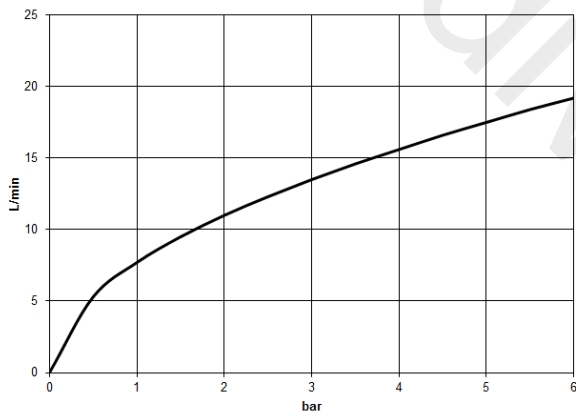

Recommended miscellaneous

xGRID Attachment set for integrating in the dry wall construction 12 340 970 90

Required miscellaneous

xGRID Installation track 555 mm 12 360 970 90

36 427 710

mm [inches]

Flow rate chart