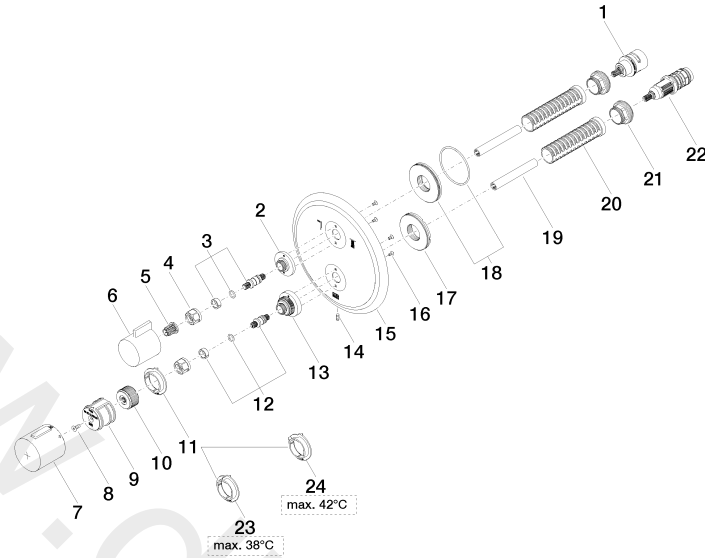

36 426 977

- rotary diverter with volume control and shut-off function
- cover plate Ø 175 mm
- temperature control handle with safety limit stop at 38°C
- hot water temperature limiter, can be preset
- WRAS: 1906098

Recommended miscellaneous

**xGRID Attachment set for integrating in the dry wall construction** 12 340 970 90

Required miscellaneous

**xGRID Installation track 555 mm** 12 360 970 90

36 426 977

mm [inches]

Flow rate chart

36 426 977

36 426 977

Spare parts list

No.	Item Number	Name	Quantity used	Delivery time
1	90 90 03 163 00 90	diverter	1	2
2	09 12 12 053-99	base	1	30
3	04 29 06 111 00-00	spindle	1	60
4	09 23 30 023 90	nut	2	2
5	90 12 12 002 00 90	fixing cap	1	2
6	09 20 67 006-99	handle	1	30
7	90 17 33 017 00-99	handle	1	30
8	09 30 30 124 90	screw	1	2
9	09 12 12 052 90	base	1	2
10	09 12 12 054 90	base	1	2
11	09 28 10 187 90	regulator	1	2
12	04 29 06 024 00-00	spindle	1	60
13	09 12 12 051-99	base	1	30
14	09 31 11 134 90	pin	1	2
15	09 11 02 308-99	plate	1	60
16	09 30 30 157 90	screw	4	2
17	09 30 01 296 90	disc	1	2
18	90 30 01 190 00 90	disc	1	2
19	09 23 01 124 90	sleeve	2	2
20	09 18 40 077 90	sleeve	2	2
21	09 24 04 257 90	nut	2	2
22	90 15 02 013 00 90	cartridge	1	2
23	09 28 10 188 90	regulator	1	2
24	09 28 10 189 90	regulator	1	2