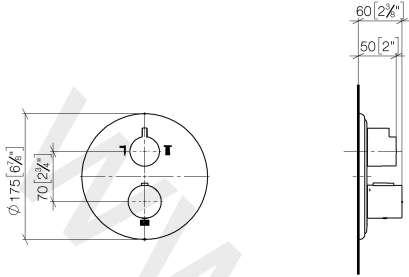

36 426 977

- rotary diverter with volume control and shut-off function
- cover plate Ø 175 mm
- temperature control handle with safety limit stop at 38°C
- hot water temperature limiter, can be preset
- WRAS: 1906098

Recommended miscellaneous

**xGRID Attachment set for integrating in the dry wall construction** 12 340 970 90

Required miscellaneous

**xGRID Installation track 555 mm** 12 360 970 90

36 426 977

mm [inches]

Flow rate chart

36 426 977

36 426 977

Spare parts list

No.	Item Number	Name	Quantity used	Delivery time
1	90 90 03 163 00 90	diverter	1	2
2	09 12 12 053-99	base	1	30
3	04 29 06 111 00-00	spindle	1	60
4	09 23 30 023 90	nut	2	2
5	90 12 12 002 00 90	fixing cap	1	2
6	09 20 67 006-99	handle	1	30
7	90 17 33 017 00-99	handle	1	30
8	09 30 30 124 90	screw	1	2
9	09 12 12 052 90	base	1	2
10	09 12 12 054 90	base	1	2
11	09 28 10 187 90	regulator	1	2
12	04 29 06 024 00-00	spindle	1	60
13	09 12 12 051-99	base	1	30
14	09 31 11 134 90	pin	1	2
15	09 11 02 308-99	plate	1	60
16	09 30 30 157 90	screw	4	2
17	09 30 01 296 90	disc	1	2
18	90 30 01 190 00 90	disc	1	2
19	09 23 01 124 90	sleeve	2	2
20	09 18 40 077 90	sleeve	2	2
21	09 24 04 257 90	nut	2	2
22	90 15 02 013 00 90	cartridge	1	2
23	09 28 10 188 90	regulator	1	2
24	09 28 10 189 90	regulator	1	2