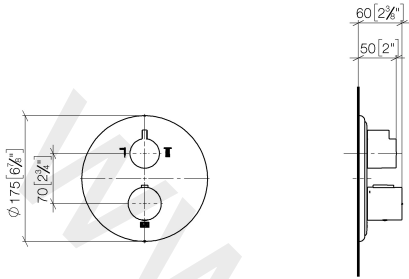

36 426 977

- rotary diverter with volume control and shut-off function
- cover plate Ø 175 mm
- temperature control handle with safety limit stop at 38°C
- hot water temperature limiter, can be preset
- WRAS: 1906098

Recommended miscellaneous

**xGRID Attachment set for integrating in the dry wall construction** 12 340 970 90

Required miscellaneous

**xGRID Installation track 555 mm** 12 360 970 90

36 426 977

mm [inches]

Flow rate chart

36 426 977

36 426 977

Spare parts list

No.	Item Number	Name	Quantity used	Delivery time
1	90 90 03 163 00 90	diverter	1	2
2	09 12 12 053-06	base	1	10
3	04 29 06 111 00-00	spindle	1	60
4	09 23 30 023 90	nut	2	2
5	90 12 12 002 00 90	fixing cap	1	2
6	09 20 67 006-06	handle	1	10
7	90 17 33 017 00-06	handle	1	10
8	09 30 30 124 90	screw	1	2
9	09 12 12 052 90	base	1	2
10	09 12 12 054 90	base	1	2
11	09 28 10 187 90	regulator	1	2
12	04 29 06 024 00-00	spindle	1	60
13	09 12 12 051-06	base	1	10
14	09 31 11 134 90	pin	1	2
15	09 11 02 308-06	plate	1	60
16	09 30 30 157 90	screw	4	2
17	09 30 01 296 90	disc	1	2
18	90 30 01 190 00 90	disc	1	2
19	09 23 01 124 90	sleeve	2	2
20	09 18 40 077 90	sleeve	2	2
21	09 24 04 257 90	nut	2	2
22	90 15 02 013 00 90	cartridge	1	2
23	09 28 10 188 90	regulator	1	2
24	09 28 10 189 90	regulator	1	2