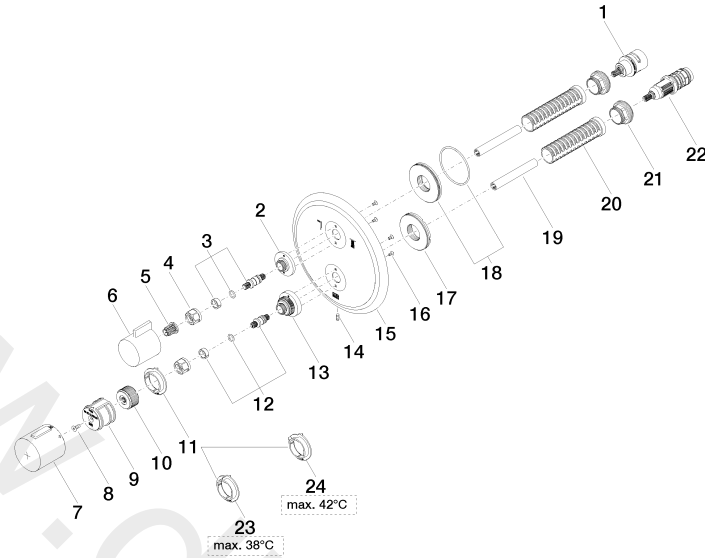

36 426 977

- rotary diverter with volume control and shut-off function
- cover plate Ø 175 mm
- temperature control handle with safety limit stop at 38°C
- hot water temperature limiter, can be preset
- WRAS: 1906098

Recommended miscellaneous

**xGRID Attachment set for integrating in the dry wall construction** 12 340 970 90

Required miscellaneous

**xGRID Installation track 555 mm** 12 360 970 90

36 426 977

mm [inches]

Flow rate chart

36 426 977

36 426 977

Spare parts list

No.	Item Number	Name	Quantity used	Delivery time
1	90 90 03 163 00 90	diverter	1	2
2	09 12 12 053-06	base	1	10
3	04 29 06 111 00-00	spindle	1	60
4	09 23 30 023 90	nut	2	2
5	90 12 12 002 00 90	fixing cap	1	2
6	09 20 67 006-06	handle	1	10
7	90 17 33 017 00-06	handle	1	10
8	09 30 30 124 90	screw	1	2
9	09 12 12 052 90	base	1	2
10	09 12 12 054 90	base	1	2
11	09 28 10 187 90	regulator	1	2
12	04 29 06 024 00-00	spindle	1	60
13	09 12 12 051-06	base	1	10
14	09 31 11 134 90	pin	1	2
15	09 11 02 308-06	plate	1	60
16	09 30 30 157 90	screw	4	2
17	09 30 01 296 90	disc	1	2
18	90 30 01 190 00 90	disc	1	2
19	09 23 01 124 90	sleeve	2	2
20	09 18 40 077 90	sleeve	2	2
21	09 24 04 257 90	nut	2	2
22	90 15 02 013 00 90	cartridge	1	2
23	09 28 10 188 90	regulator	1	2
24	09 28 10 189 90	regulator	1	2