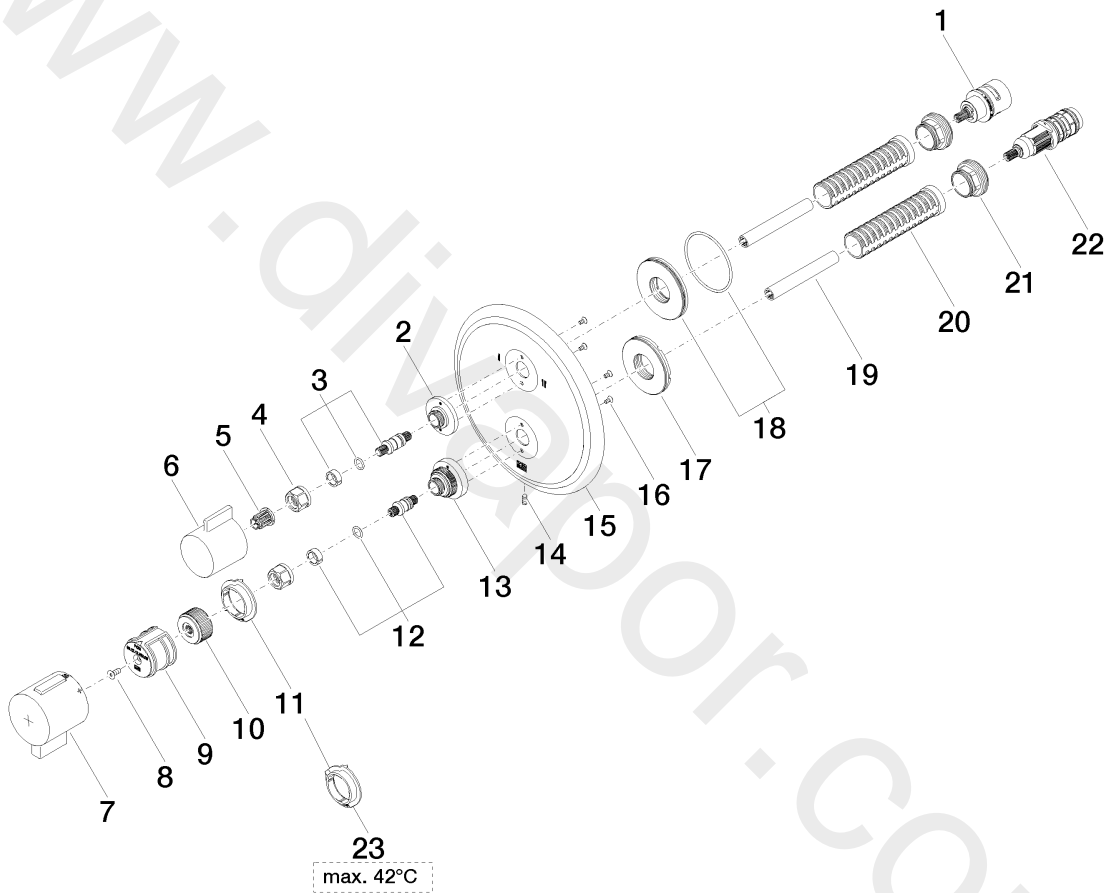

Shower - MADISON

Concealed thermostat with two-way volume control - Chrome

Article number: 36 426 977-00 0010

Date of manufacture from 2/2/2021

Shower - MADISON

Concealed thermostat with two-way volume control - Chrome

Article number: 36 426 977-00 0010

Date of manufacture from 2/2/2021

Spare parts list

Position	Number of units	Item Number	Spare part	Lead time
1	1	90 90 03 163 00 90	diverter	2
2	1	09 12 12 053-00	base	10
3	1	04 29 06 111 00-00	spindle	10
4	2	09 23 30 023 90	nut	2
5	1	90 12 12 002 00 90	fixing cap	2
6	1	09 20 67 006-00	handle	10
7	1	90 17 33 019 00-00	handle	10
8	1	09 30 30 124 90	screw	2
9	1	09 12 12 052 90	base	2
10	1	09 12 12 054 90	base	2
11	1	09 28 10 190 90	regulator	2
12	1	04 29 06 024 00-00	spindle	10
13	1	09 12 12 051-00	base	10
14	1	09 31 11 134 90	pin	2
15	1	09 11 02 309-00	plate	60
16	4	09 30 30 157 90	screw	2
17	1	09 30 01 296 90	disc	2
18	1	90 30 01 190 00 90	disc	2
19	2	09 23 01 124 90	sleeve	2
20	2	09 18 40 077 90	sleeve	2
21	2	09 24 04 257 90	nut	2
22	1	90 15 02 013 00 90	cartridge	2
23	1	09 28 10 189 90	regulator	2