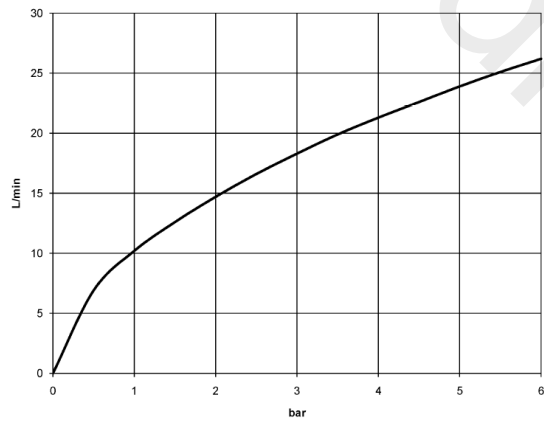

Required miscellaneous

Concealed thermostat 35 425 970 90
 • min. recess depth 80 mm
 • max. recess depth 136 mm

Required miscellaneous

xGRID Installation track 555 mm 12 360 970 90

36 426 970

mm [inches]

Flow rate chart