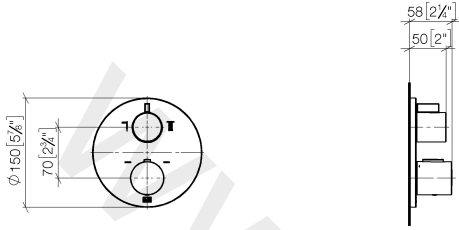

36 426 970

- rotary diverter with volume control and shut-off function
- cover plate Ø 150 mm
- temperature control handle with safety limit stop at 38°C
- hot water temperature limiter, can be preset
- WRAS: 1906098

Required miscellaneous

Concealed thermostat 35 425 970 90
 • min. recess depth 80 mm
 • max. recess depth 136 mm

Required miscellaneous

xGRID Installation track 555 mm 12 360 970 90

36 426 970

mm [inches]

Flow rate chart