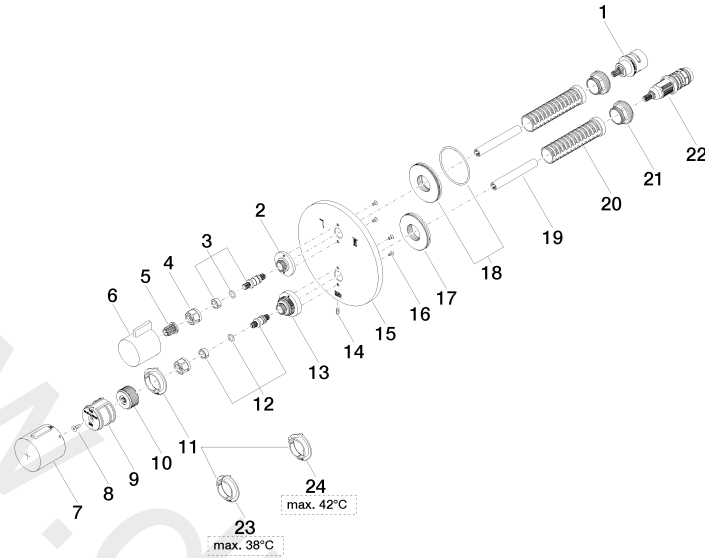

36 426 970

- rotary diverter with volume control and shut-off function
- cover plate Ø 150 mm
- temperature control handle with safety limit stop at 38°C
- hot water temperature limiter, can be preset
- WRAS: 1906098

Required miscellaneous

Concealed thermostat with built-in isolators 35 426 970 90
 • min. recess depth 80 mm
 • max. recess depth 136 mm

Recommended miscellaneous

xGRID Attachment set for integrating in the dry wall construction 12 340 970 90

Required miscellaneous

Concealed thermostat 35 425 970 90
 • min. recess depth 80 mm
 • max. recess depth 136 mm

Required miscellaneous

xGRID Installation track 555 mm 12 360 970 90

36 426 970

mm [inches]

Flow rate chart

36 426 970

36 426 970

Spare parts list

No.	Item Number	Name	Quantity used	Delivery time
1	90 90 03 163 00 90	diverter	1	2
2	09 12 12 053-99	base	1	30
3	04 29 06 111 00-00	spindle	1	60
4	09 23 30 023 90	nut	2	2
5	90 12 12 002 00 90	fixing cap	1	2
6	09 20 67 006-99	handle	1	30
7	90 17 33 017 00-99	handle	1	30
8	09 30 30 124 90	screw	1	2
9	09 12 12 052 90	base	1	2
10	09 12 12 054 90	base	1	2
11	09 28 10 187 90	regulator	1	2
12	04 29 06 024 00-00	spindle	1	60
13	09 12 12 051-99	base	1	30
14	09 31 11 134 90	pin	1	2
15	09 11 02 243-99	plate	1	30
16	09 30 30 157 90	screw	4	2
17	09 30 01 296 90	disc	1	2
18	90 30 01 190 00 90	disc	1	2
19	09 23 01 124 90	sleeve	2	2
20	09 18 40 077 90	sleeve	2	2
21	09 24 04 257 90	nut	2	2
22	90 15 02 013 00 90	cartridge	1	2
23	09 28 10 188 90	regulator	1	2
24	09 28 10 189 90	regulator	1	2