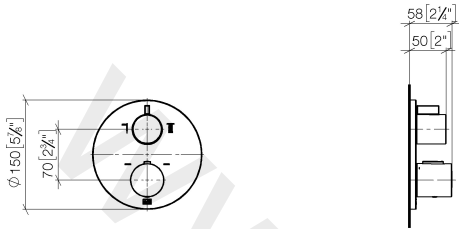

36 426 970

- rotary diverter with volume control and shut-off function
- cover plate Ø 150 mm
- temperature control handle with safety limit stop at 38°C
- hot water temperature limiter, can be preset
- WRAS: 1906098

Required miscellaneous

- Concealed thermostat** 35 425 970 90
- min. recess depth 80 mm
 - max. recess depth 136 mm

Required miscellaneous

- xGRID Installation track 555 mm** 12 360 970 90

36 426 970

mm [inches]

Flow rate chart

36 426 970

36 426 970

Spare parts list

No.	Item Number	Name	Quantity used	Delivery time
1	90 90 03 163 00 90	diverter	1	2
2	09 12 12 053-10	base	1	40
3	04 29 06 111 00-00	spindle	1	60
4	09 23 30 023 90	nut	2	2
5	90 12 12 002 00 90	fixing cap	1	2
6	09 20 67 006-10	handle	1	40
7	90 17 33 017 00-10	handle	1	40
8	09 30 30 124 90	screw	1	2
9	09 12 12 052 90	base	1	2
10	09 12 12 054 90	base	1	2
11	09 28 10 187 90	regulator	1	2
12	04 29 06 024 00-00	spindle	1	60
13	09 12 12 051-10	base	1	40
14	09 31 11 134 90	pin	1	2
15	09 11 02 243-10	plate	1	40
16	09 30 30 157 90	screw	4	2
17	09 30 01 296 90	disc	1	2
18	90 30 01 190 00 90	disc	1	2
19	09 23 01 124 90	sleeve	2	2
20	09 18 40 077 90	sleeve	2	2
21	09 24 04 257 90	nut	2	2
22	90 15 02 013 00 90	cartridge	1	2
23	09 28 10 188 90	regulator	1	2
24	09 28 10 189 90	regulator	1	2