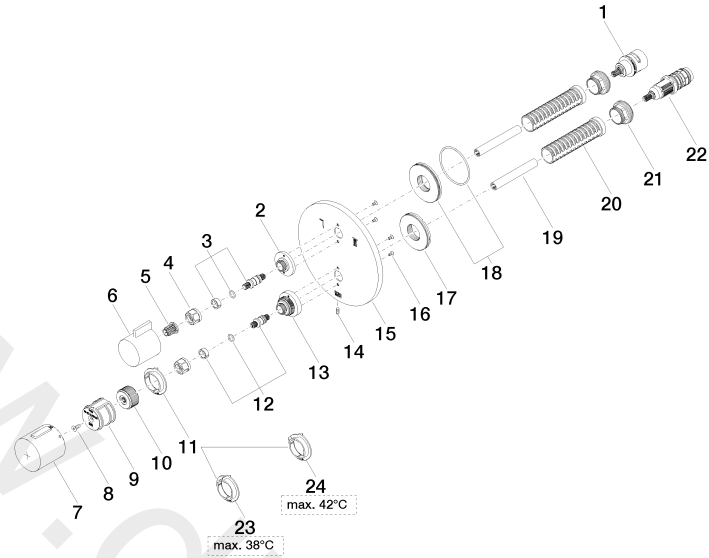

36 426 970

- rotary diverter with volume control and shut-off function
- cover plate Ø 150 mm
- temperature control handle with safety limit stop at 38°C
- hot water temperature limiter, can be preset
- WRAS: 1906098

Required miscellaneous

- Concealed thermostat with built-in isolators** 35 426 970 90
- min. recess depth 80 mm
 - max. recess depth 136 mm

Recommended miscellaneous

- xGRID Attachment set for integrating in the dry wall construction** 12 340 970 90

Required miscellaneous

- Concealed thermostat** 35 425 970 90
- min. recess depth 80 mm
 - max. recess depth 136 mm

Required miscellaneous

- xGRID Installation track 555 mm** 12 360 970 90

36 426 970

mm [inches]

Flow rate chart

36 426 970

36 426 970

Spare parts list

No.	Item Number	Name	Quantity used	Delivery time
1	90 90 03 163 00 90	diverter	1	2
2	09 12 12 053-10	base	1	40
3	04 29 06 111 00-00	spindle	1	60
4	09 23 30 023 90	nut	2	2
5	90 12 12 002 00 90	fixing cap	1	2
6	09 20 67 006-10	handle	1	40
7	90 17 33 017 00-10	handle	1	40
8	09 30 30 124 90	screw	1	2
9	09 12 12 052 90	base	1	2
10	09 12 12 054 90	base	1	2
11	09 28 10 187 90	regulator	1	2
12	04 29 06 024 00-00	spindle	1	60
13	09 12 12 051-10	base	1	40
14	09 31 11 134 90	pin	1	2
15	09 11 02 243-10	plate	1	40
16	09 30 30 157 90	screw	4	2
17	09 30 01 296 90	disc	1	2
18	90 30 01 190 00 90	disc	1	2
19	09 23 01 124 90	sleeve	2	2
20	09 18 40 077 90	sleeve	2	2
21	09 24 04 257 90	nut	2	2
22	90 15 02 013 00 90	cartridge	1	2
23	09 28 10 188 90	regulator	1	2
24	09 28 10 189 90	regulator	1	2