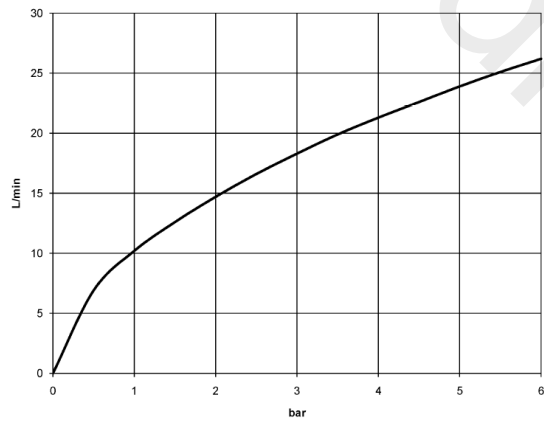

Recommended miscellaneous

xGRID Attachment set for integrating in the dry wall construction 12 340 970 90

Required miscellaneous

xGRID Installation track 555 mm 12 360 970 90

36 426 970

mm [inches]

Flow rate chart