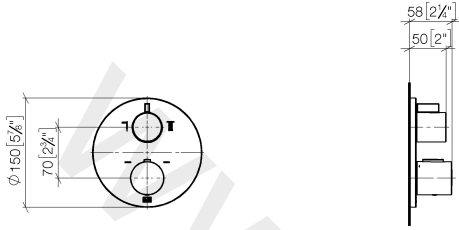

36 426 970

- rotary diverter with volume control and shut-off function
- cover plate Ø 150 mm
- temperature control handle with safety limit stop at 38°C
- hot water temperature limiter, can be preset
- WRAS: 1906098

Recommended miscellaneous

xGRID Attachment set for integrating in the dry wall construction 12 340 970 90

Required miscellaneous

xGRID Installation track 555 mm 12 360 970 90

36 426 970

mm [inches]

Flow rate chart