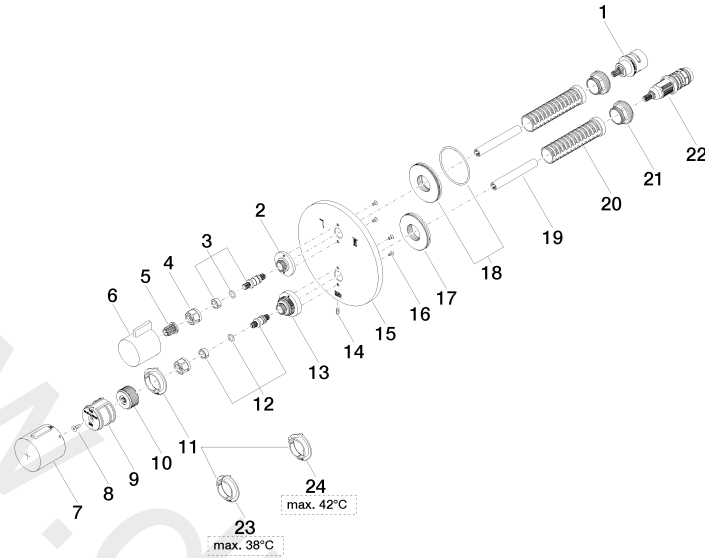

36 426 970

- rotary diverter with volume control and shut-off function
- cover plate Ø 150 mm
- temperature control handle with safety limit stop at 38°C
- hot water temperature limiter, can be preset
- WRAS: 1906098

Recommended miscellaneous

xGRID Attachment set for integrating in the dry wall construction 12 340 970 90

Required miscellaneous

xGRID Installation track 555 mm 12 360 970 90

36 426 970

mm [inches]

Flow rate chart

36 426 970

36 426 970

Spare parts list

No.	Item Number	Name	Quantity used	Delivery time
1	90 90 03 163 00 90	diverter	1	2
2	09 12 12 053-08	base	1	20
3	04 29 06 111 00-00	spindle	1	60
4	09 23 30 023 90	nut	2	2
5	90 12 12 002 00 90	fixing cap	1	2
6	09 20 67 006-08	handle	1	20
7	90 17 33 017 00-08	handle	1	20
8	09 30 30 124 90	screw	1	2
9	09 12 12 052 90	base	1	2
10	09 12 12 054 90	base	1	2
11	09 28 10 187 90	regulator	1	2
12	04 29 06 024 00-00	spindle	1	60
13	09 12 12 051-08	base	1	20
14	09 31 11 134 90	pin	1	2
15	09 11 02 243-08	plate	1	20
16	09 30 30 157 90	screw	4	2
17	09 30 01 296 90	disc	1	2
18	90 30 01 190 00 90	disc	1	2
19	09 23 01 124 90	sleeve	2	2
20	09 18 40 077 90	sleeve	2	2
21	09 24 04 257 90	nut	2	2
22	90 15 02 013 00 90	cartridge	1	2
23	09 28 10 188 90	regulator	1	2
24	09 28 10 189 90	regulator	1	2