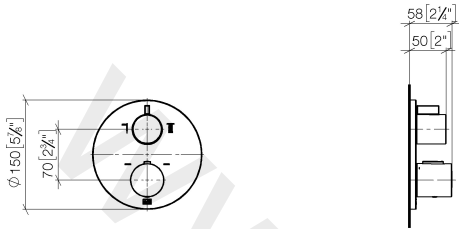

36 426 970

- rotary diverter with volume control and shut-off function
- cover plate Ø 150 mm
- temperature control handle with safety limit stop at 38°C
- hot water temperature limiter, can be preset
- WRAS: 1906098

Required miscellaneous

Concealed thermostat 35 425 970 90

- min. recess depth 80 mm
- max. recess depth 136 mm

Required miscellaneous

xGRID Installation track 555 mm 12 360 970 90

36 426 970

mm [inches]

Flow rate chart