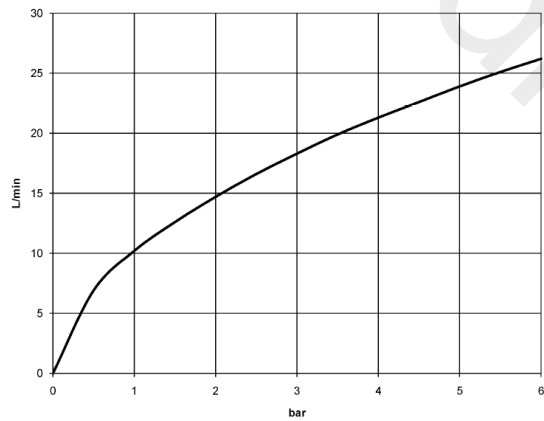

Required miscellaneous

Concealed thermostat 35 425 970 90

- min. recess depth 80 mm
- max. recess depth 136 mm

Required miscellaneous

xGRID Installation track 555 mm 12 360 970 90

36 426 970

mm [inches]

Flow rate chart