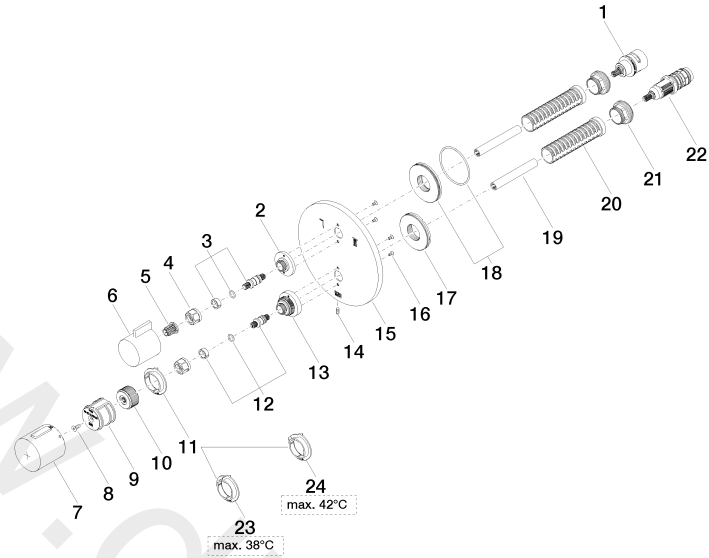

36 426 970

- rotary diverter with volume control and shut-off function
- cover plate Ø 150 mm
- temperature control handle with safety limit stop at 38°C
- hot water temperature limiter, can be preset
- WRAS: 1906098

Required miscellaneous

Concealed thermostat with built-in isolators 35 426 970 90

- min. recess depth 80 mm
- max. recess depth 136 mm

Recommended miscellaneous

xGRID Attachment set for integrating in the dry wall construction 12 340 970 90

Required miscellaneous

Concealed thermostat 35 425 970 90

- min. recess depth 80 mm
- max. recess depth 136 mm

Required miscellaneous

xGRID Installation track 555 mm 12 360 970 90

36 426 970

mm [inches]

Flow rate chart

36 426 970

36 426 970

Spare parts list

No.	Item Number	Name	Quantity used	Delivery time
1	90 90 03 163 00 90	diverter	1	2
2	09 12 12 053-06	base	1	10
3	04 29 06 111 00-00	spindle	1	60
4	09 23 30 023 90	nut	2	2
5	90 12 12 002 00 90	fixing cap	1	2
6	09 20 67 006-06	handle	1	10
7	90 17 33 017 00-06	handle	1	10
8	09 30 30 124 90	screw	1	2
9	09 12 12 052 90	base	1	2
10	09 12 12 054 90	base	1	2
11	09 28 10 187 90	regulator	1	2
12	04 29 06 024 00-00	spindle	1	60
13	09 12 12 051-06	base	1	10
14	09 31 11 134 90	pin	1	2
15	09 11 02 243-06	plate	1	10
16	09 30 30 157 90	screw	4	2
17	09 30 01 296 90	disc	1	2
18	90 30 01 190 00 90	disc	1	2
19	09 23 01 124 90	sleeve	2	2
20	09 18 40 077 90	sleeve	2	2
21	09 24 04 257 90	nut	2	2
22	90 15 02 013 00 90	cartridge	1	2
23	09 28 10 188 90	regulator	1	2
24	09 28 10 189 90	regulator	1	2