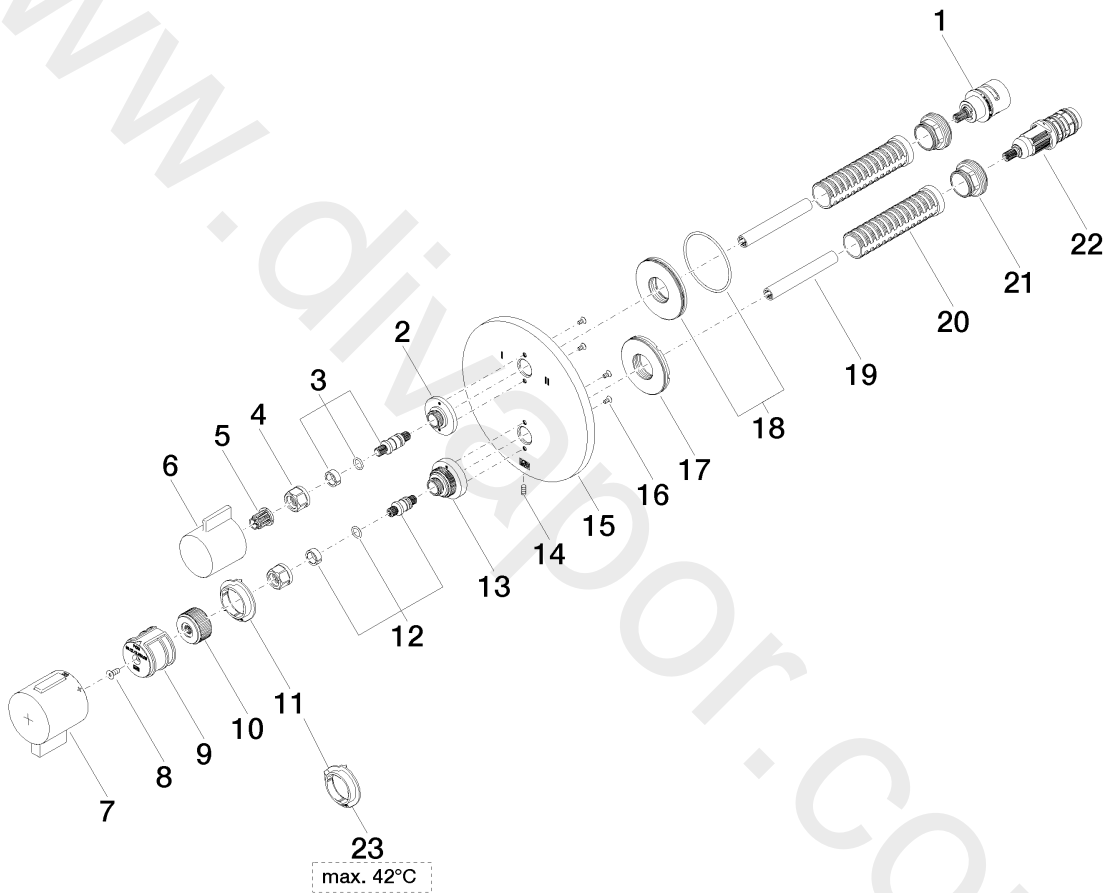

Shower - META

Concealed thermostat with two-way volume control - Chrome

Article number: 36 426 970-00 0010

Date of manufacture from 2/2/2021

## Shower - META

Concealed thermostat with two-way volume control - Chrome

Article number: 36 426 970-00 0010

Date of manufacture from 2/2/2021

### Spare parts list

Position	Number of units	Item Number	Spare part	Lead time
1	1	90 90 03 163 00 90	diverter	2
2	1	09 12 12 053-00	base	10
3	1	04 29 06 111 00-00	spindle	10
4	2	09 23 30 023 90	nut	2
5	1	90 12 12 002 00 90	fixing cap	2
6	1	09 20 67 006-00	handle	10
7	1	90 17 33 019 00-00	handle	10
8	1	09 30 30 124 90	screw	2
9	1	09 12 12 052 90	base	2
10	1	09 12 12 054 90	base	2
11	1	09 28 10 190 90	regulator	2
12	1	04 29 06 024 00-00	spindle	10
13	1	09 12 12 051-00	base	10
14	1	09 31 11 134 90	pin	2
15	1	09 11 02 266-00	plate	10
16	4	09 30 30 157 90	screw	2
17	1	09 30 01 296 90	disc	2
18	1	90 30 01 190 00 90	disc	2
19	2	09 23 01 124 90	sleeve	2
20	2	09 18 40 077 90	sleeve	2
21	2	09 24 04 257 90	nut	2
22	1	90 15 02 013 00 90	cartridge	2
23	1	09 28 10 189 90	regulator	2