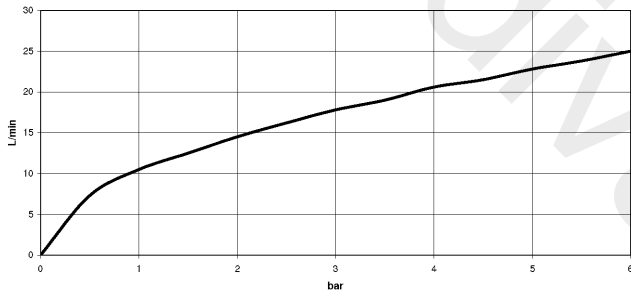

Required miscellaneous

xGRID Installation track 555 mm 12 360 970 90

36 426 845

mm [inches]

Flow rate chart

36 426 845

36 426 845

Spare parts list