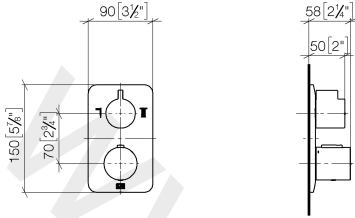

36 426 845

- rotary diverter with volume control and shut-off function
- cover plate 150 x 90 mm
- temperature control handle with safety limit stop at 38°C
- hot water temperature limiter, can be preset

- min. recess depth 80 mm
- max. recess depth 136 mm

Required miscellaneous

Concealed thermostat 35 425 970 90

- min. recess depth 80 mm
- max. recess depth 136 mm

Recommended miscellaneous

xGRID Attachment set for integrating in the dry wall construction 12 340 970 90

Required miscellaneous

xGRID Installation track 555 mm 12 360 970 90

36 426 845

mm [inches]

Flow rate chart

36 426 845

36 426 845

Spare parts list

No.	Item Number	Name	Quantity used	Delivery time
1	90 90 03 163 00 90	diverter	1	2
2	09 12 12 053-33	base	1	30
3	04 29 06 111 00-00	spindle	1	60
4	09 23 30 023 90	nut	2	2
5	90 12 12 002 00 90	fixing cap	1	2
6	09 20 67 006-33	handle	1	30
7	90 17 33 017 00-33	handle	1	30
8	09 30 30 124 90	screw	1	2
9	09 12 12 052 90	base	1	2
10	09 12 12 054 90	base	1	2
11	09 28 10 187 90	regulator	1	2
12	04 29 06 024 00-00	spindle	1	60
13	09 12 12 051-33	base	1	30
14	09 31 11 134 90	pin	1	2
15	09 11 02 303-33	plate	1	30
16	09 30 30 157 90	screw	4	2
17	09 30 01 296 90	disc	1	2
18	90 30 01 190 00 90	disc	1	2
19	09 23 01 124 90	sleeve	2	2
20	09 18 40 077 90	sleeve	2	2
21	09 24 04 257 90	nut	2	2
22	90 15 02 013 00 90	cartridge	1	2
23	09 28 10 188 90	regulator	1	2
24	09 28 10 189 90	regulator	1	2