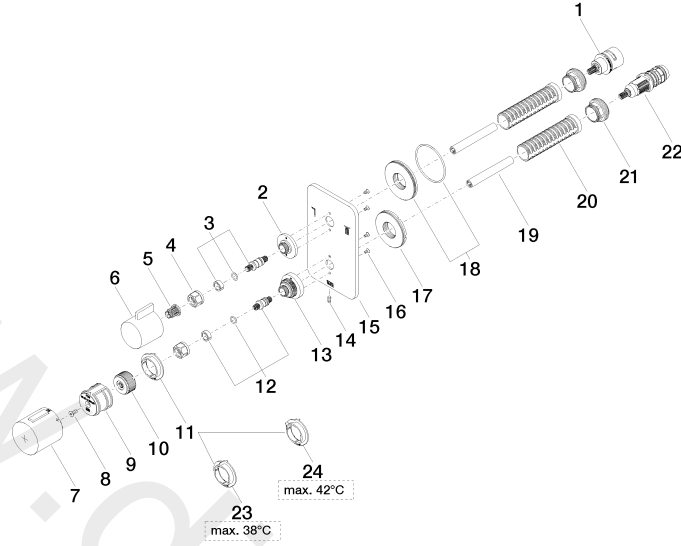

36 426 845

- rotary diverter with volume control and shut-off function
- cover plate 150 x 90 mm
- temperature control handle with safety limit stop at 38°C
- hot water temperature limiter, can be preset

- min. recess depth 80 mm
- max. recess depth 136 mm

Required miscellaneous

Concealed thermostat 35 425 970 90

- min. recess depth 80 mm
- max. recess depth 136 mm

Recommended miscellaneous

xGRID Attachment set for integrating in the dry wall construction 12 340 970 90

Required miscellaneous

xGRID Installation track 555 mm 12 360 970 90

36 426 845

mm [inches]

Flow rate chart

36 426 845

36 426 845

Spare parts list

No.	Item Number	Name	Quantity used	Delivery time
1	90 90 03 163 00 90	diverter	1	2
2	09 12 12 053-33	base	1	30
3	04 29 06 111 00-00	spindle	1	60
4	09 23 30 023 90	nut	2	2
5	90 12 12 002 00 90	fixing cap	1	2
6	09 20 67 006-33	handle	1	30
7	90 17 33 017 00-33	handle	1	30
8	09 30 30 124 90	screw	1	2
9	09 12 12 052 90	base	1	2
10	09 12 12 054 90	base	1	2
11	09 28 10 187 90	regulator	1	2
12	04 29 06 024 00-00	spindle	1	60
13	09 12 12 051-33	base	1	30
14	09 31 11 134 90	pin	1	2
15	09 11 02 303-33	plate	1	30
16	09 30 30 157 90	screw	4	2
17	09 30 01 296 90	disc	1	2
18	90 30 01 190 00 90	disc	1	2
19	09 23 01 124 90	sleeve	2	2
20	09 18 40 077 90	sleeve	2	2
21	09 24 04 257 90	nut	2	2
22	90 15 02 013 00 90	cartridge	1	2
23	09 28 10 188 90	regulator	1	2
24	09 28 10 189 90	regulator	1	2