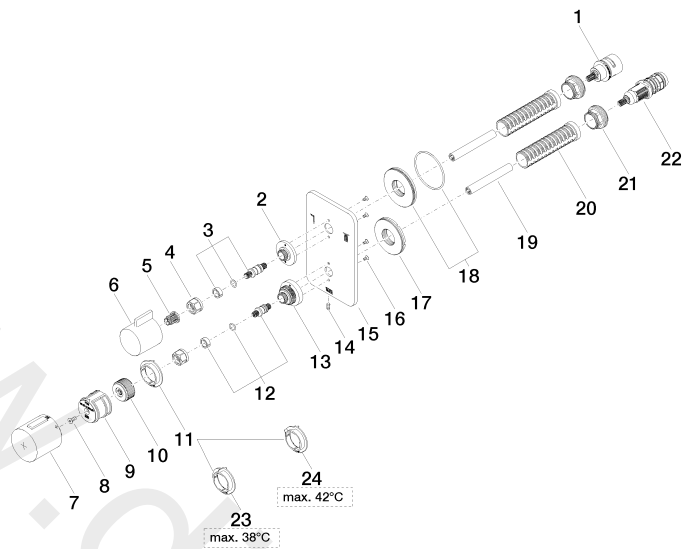

36 426 845

- rotary diverter with volume control and shut-off function
- cover plate 150 x 90 mm
- temperature control handle with safety limit stop at 38°C
- hot water temperature limiter, can be preset

- min. recess depth 80 mm
- max. recess depth 136 mm

Required miscellaneous

**Concealed thermostat** 35 425 970 90

- min. recess depth 80 mm
- max. recess depth 136 mm

Recommended miscellaneous

**xGRID Attachment set for integrating in the dry wall construction** 12 340 970 90

Required miscellaneous

**xGRID Installation track 555 mm** 12 360 970 90

36 426 845

mm [inches]

Flow rate chart

36 426 845

36 426 845

Spare parts list

No.	Item Number	Name	Quantity used	Delivery time
1	90 90 03 163 00 90	diverter	1	2
2	09 12 12 053-06	base	1	10
3	04 29 06 111 00-00	spindle	1	60
4	09 23 30 023 90	nut	2	2
5	90 12 12 002 00 90	fixing cap	1	2
6	09 20 67 006-06	handle	1	10
7	90 17 33 017 00-06	handle	1	10
8	09 30 30 124 90	screw	1	2
9	09 12 12 052 90	base	1	2
10	09 12 12 054 90	base	1	2
11	09 28 10 187 90	regulator	1	2
12	04 29 06 024 00-00	spindle	1	60
13	09 12 12 051-06	base	1	10
14	09 31 11 134 90	pin	1	2
15	09 11 02 303-06	plate	1	10
16	09 30 30 157 90	screw	4	2
17	09 30 01 296 90	disc	1	2
18	90 30 01 190 00 90	disc	1	2
19	09 23 01 124 90	sleeve	2	2
20	09 18 40 077 90	sleeve	2	2
21	09 24 04 257 90	nut	2	2
22	90 15 02 013 00 90	cartridge	1	2
23	09 28 10 188 90	regulator	1	2
24	09 28 10 189 90	regulator	1	2