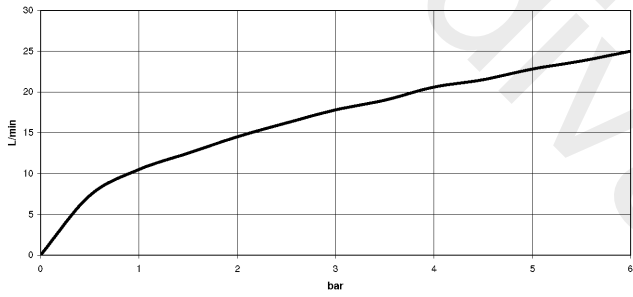

Required miscellaneous

**xGRID Installation track 555 mm** 12 360 970 90

36 426 845

mm [inches]

Flow rate chart

36 426 845

36 426 845

Spare parts list