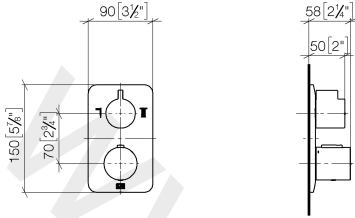

36 426 845

- rotary diverter with volume control and shut-off function
- cover plate 150 x 90 mm
- temperature control handle with safety limit stop at 38°C
- hot water temperature limiter, can be preset

- min. recess depth 80 mm
- max. recess depth 136 mm

Required miscellaneous

**Concealed thermostat** 35 425 970 90

- min. recess depth 80 mm
- max. recess depth 136 mm

Recommended miscellaneous

**xGRID Attachment set for integrating in the dry wall construction** 12 340 970 90

Required miscellaneous

**xGRID Installation track 555 mm** 12 360 970 90

36 426 845

mm [inches]

Flow rate chart

36 426 845

36 426 845

Spare parts list

No.	Item Number	Name	Quantity used	Delivery time
1	90 90 03 163 00 90	diverter	1	2
2	09 12 12 053-06	base	1	10
3	04 29 06 111 00-00	spindle	1	60
4	09 23 30 023 90	nut	2	2
5	90 12 12 002 00 90	fixing cap	1	2
6	09 20 67 006-06	handle	1	10
7	90 17 33 017 00-06	handle	1	10
8	09 30 30 124 90	screw	1	2
9	09 12 12 052 90	base	1	2
10	09 12 12 054 90	base	1	2
11	09 28 10 187 90	regulator	1	2
12	04 29 06 024 00-00	spindle	1	60
13	09 12 12 051-06	base	1	10
14	09 31 11 134 90	pin	1	2
15	09 11 02 303-06	plate	1	10
16	09 30 30 157 90	screw	4	2
17	09 30 01 296 90	disc	1	2
18	90 30 01 190 00 90	disc	1	2
19	09 23 01 124 90	sleeve	2	2
20	09 18 40 077 90	sleeve	2	2
21	09 24 04 257 90	nut	2	2
22	90 15 02 013 00 90	cartridge	1	2
23	09 28 10 188 90	regulator	1	2
24	09 28 10 189 90	regulator	1	2