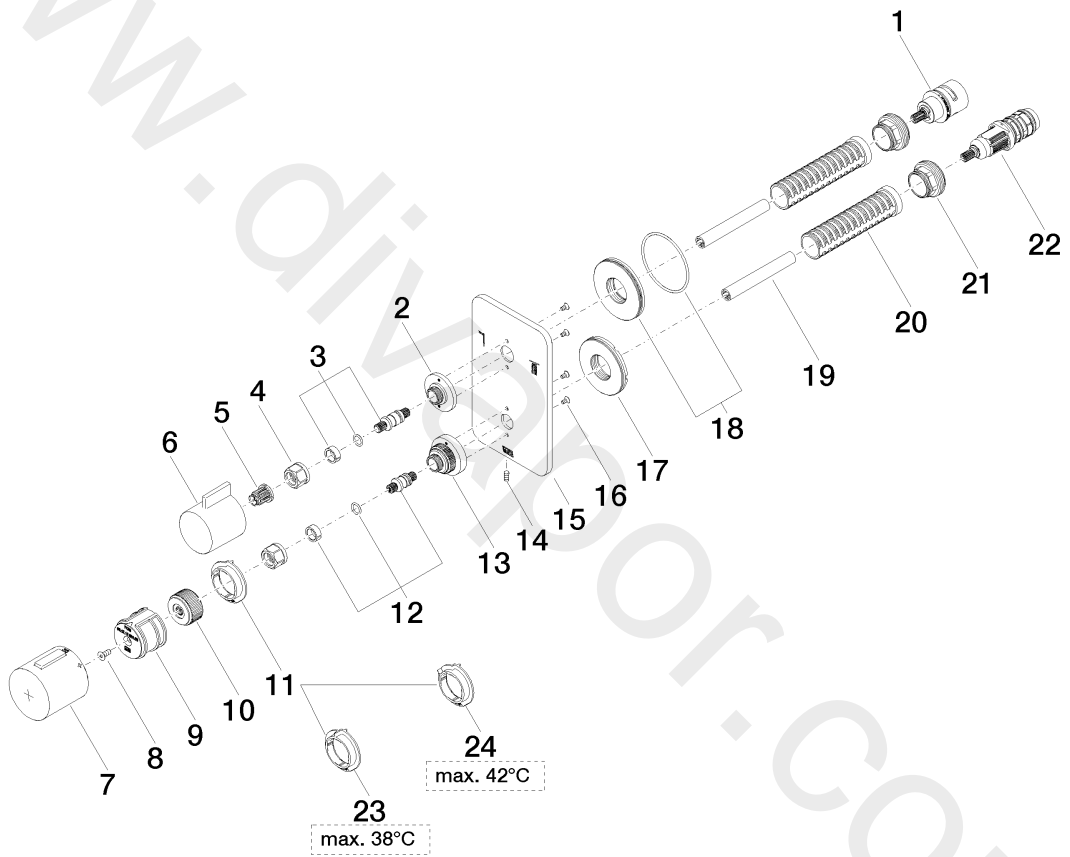

Shower - LISSÉ

Concealed thermostat with two function volume control

Article number: 36 426 845-06

Shower - LISSÉ

Concealed thermostat with two function volume control

Article number: 36 426 845-06

Spare parts list

| Position | Quantity used | Item Number | Spare part | Delivery time |
|----------|---------------|--------------------|------------|---------------|
| 1 | 1 | 90 90 03 163 00 90 | diverter | 2 |
| 2 | 1 | 09 12 12 053-06 | base | 10 |
| 3 | 1 | 04 29 06 111 00-00 | spindle | 60 |
| 4 | 2 | 09 23 30 023 90 | nut | 2 |
| 5 | 1 | 90 12 12 002 00 90 | fixing cap | 2 |
| 6 | 1 | 09 20 67 006-06 | handle | 10 |
| 7 | 1 | 90 17 33 017 00-06 | handle | 10 |
| 8 | 1 | 09 30 30 124 90 | screw | 2 |
| 9 | 1 | 09 12 12 052 90 | base | 2 |
| 10 | 1 | 09 12 12 054 90 | base | 2 |
| 11 | 1 | 09 28 10 187 90 | regulator | 2 |
| 12 | 1 | 04 29 06 024 00-00 | spindle | 60 |
| 13 | 1 | 09 12 12 051-06 | base | 10 |
| 14 | 1 | 09 31 11 134 90 | pin | 2 |
| 15 | 1 | 09 11 02 303-06 | plate | 10 |
| 16 | 4 | 09 30 30 157 90 | screw | 2 |
| 17 | 1 | 09 30 01 296 90 | disc | 2 |
| 18 | 1 | 90 30 01 190 00 90 | disc | 2 |
| 19 | 2 | 09 23 01 124 90 | sleeve | 2 |
| 20 | 2 | 09 18 40 077 90 | sleeve | 2 |
| 21 | 2 | 09 24 04 257 90 | nut | 2 |
| 22 | 1 | 90 15 02 013 00 90 | cartridge | 2 |
| 23 | 1 | 09 28 10 188 90 | regulator | 2 |
| 24 | 1 | 09 28 10 189 90 | regulator | 2 |