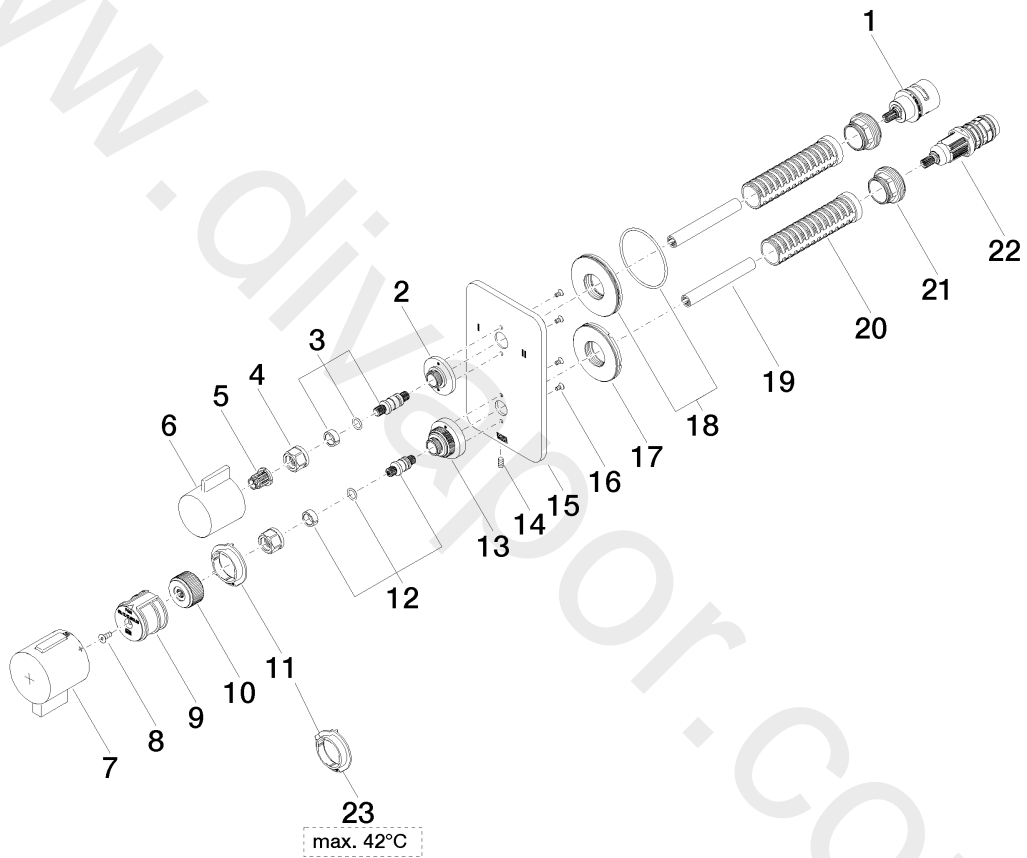

Shower - LISSÉ

Concealed thermostat with two-way volume control - Chrome

Article number: 36 426 845-00 0010

Date of manufacture from 2/2/2021

Shower - LISSÉ

Concealed thermostat with two-way volume control - Chrome

Article number: 36 426 845-00 0010

Date of manufacture from 2/2/2021

Spare parts list

Position	Number of units	Item Number	Spare part	Lead time
1	1	90 90 03 163 00 90	diverter	2
2	1	09 12 12 053-00	base	10
3	1	04 29 06 111 00-00	spindle	10
4	2	09 23 30 023 90	nut	2
5	1	90 12 12 002 00 90	fixing cap	2
6	1	09 20 67 006-00	handle	10
7	1	90 17 33 019 00-00	handle	10
8	1	09 30 30 124 90	screw	2
9	1	09 12 12 052 90	base	2
10	1	09 12 12 054 90	base	2
11	1	09 28 10 190 90	regulator	2
12	1	04 29 06 024 00-00	spindle	10
13	1	09 12 12 051-00	base	10
14	1	09 31 11 134 90	pin	2
15	1	09 11 02 304-00	plate	10
16	4	09 30 30 157 90	screw	2
17	1	09 30 01 296 90	disc	2
18	1	90 30 01 190 00 90	disc	2
19	2	09 23 01 124 90	sleeve	2
20	2	09 18 40 077 90	sleeve	2
21	2	09 24 04 257 90	nut	2
22	1	90 15 02 013 00 90	cartridge	2
23	1	09 28 10 189 90	regulator	2