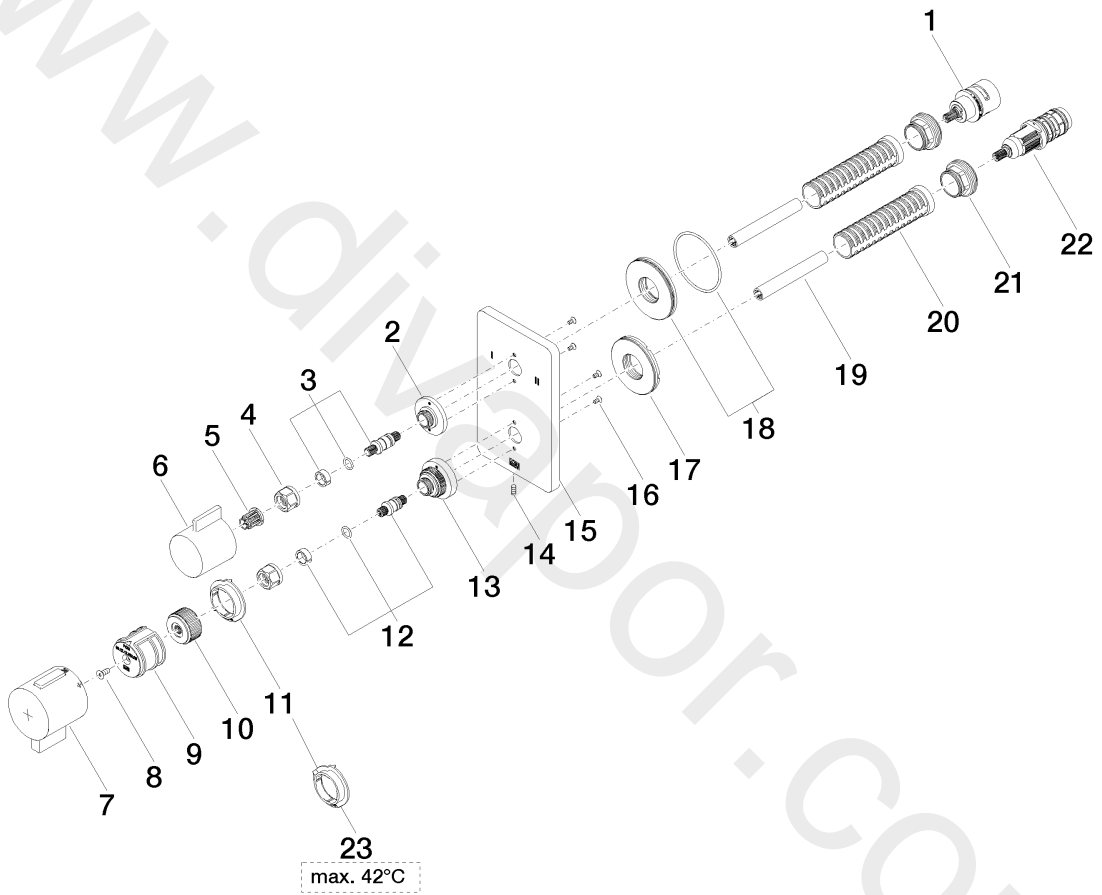

Shower - LULU

Concealed thermostat with two-way volume control - Chrome

Article number: 36 426 710-00 0010

Date of manufacture from 2/2/2021

Shower - LULU

Concealed thermostat with two-way volume control - Chrome

Article number: 36 426 710-00 0010

Date of manufacture from 2/2/2021

Spare parts list

| Position | Number of units | Item Number | Spare part | Lead time |
|----------|-----------------|--------------------|------------|-----------|
| 1 | 1 | 90 90 03 163 00 90 | diverter | 2 |
| 2 | 1 | 09 12 12 053-00 | base | 10 |
| 3 | 1 | 04 29 06 111 00-00 | spindle | 10 |
| 4 | 2 | 09 23 30 023 90 | nut | 2 |
| 5 | 1 | 90 12 12 002 00 90 | fixing cap | 2 |
| 6 | 1 | 09 20 67 006-00 | handle | 10 |
| 7 | 1 | 90 17 33 019 00-00 | handle | 10 |
| 8 | 1 | 09 30 30 124 90 | screw | 2 |
| 9 | 1 | 09 12 12 052 90 | base | 2 |
| 10 | 1 | 09 12 12 054 90 | base | 2 |
| 11 | 1 | 09 28 10 190 90 | regulator | 2 |
| 12 | 1 | 04 29 06 024 00-00 | spindle | 10 |
| 13 | 1 | 09 12 12 051-00 | base | 10 |
| 14 | 1 | 09 31 11 134 90 | pin | 2 |
| 15 | 1 | 09 11 02 264-00 | plate | 10 |
| 16 | 4 | 09 30 30 157 90 | screw | 2 |
| 17 | 1 | 09 30 01 296 90 | disc | 2 |
| 18 | 1 | 90 30 01 190 00 90 | disc | 2 |
| 19 | 2 | 09 23 01 124 90 | sleeve | 2 |
| 20 | 2 | 09 18 40 077 90 | sleeve | 2 |
| 21 | 2 | 09 24 04 257 90 | nut | 2 |
| 22 | 1 | 90 15 02 013 00 90 | cartridge | 2 |
| 23 | 1 | 09 28 10 189 90 | regulator | 2 |