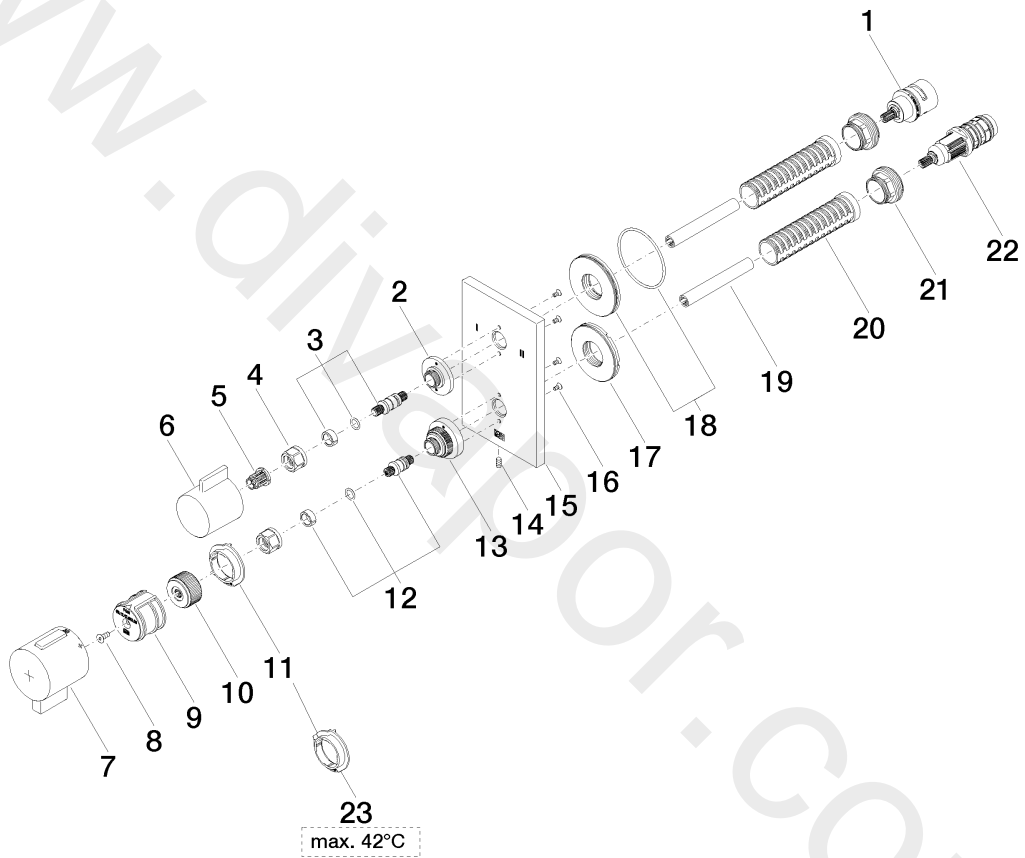

Shower - CYO

Concealed thermostat with two-way volume control - Chrome

Article number: 36 426 670-00 0010

Date of manufacture from 2/2/2021

## Shower - CYO

Concealed thermostat with two-way volume control - Chrome

Article number: 36 426 670-00 0010

Date of manufacture from 2/2/2021

### Spare parts list

Position	Number of units	Item Number	Spare part	Lead time
1	1	90 90 03 163 00 90	diverter	2
2	1	09 12 12 053-00	base	10
3	1	04 29 06 111 00-00	spindle	10
4	2	09 23 30 023 90	nut	2
5	1	90 12 12 002 00 90	fixing cap	2
6	1	09 20 67 006-00	handle	10
7	1	90 17 33 019 00-00	handle	10
8	1	09 30 30 124 90	screw	2
9	1	09 12 12 052 90	base	2
10	1	09 12 12 054 90	base	2
11	1	09 28 10 190 90	regulator	2
12	1	04 29 06 024 00-00	spindle	10
13	1	09 12 12 051-00	base	10
14	1	09 31 11 134 90	pin	2
15	1	09 11 02 263-00	plate	10
16	4	09 30 30 157 90	screw	2
17	1	09 30 01 296 90	disc	2
18	1	90 30 01 190 00 90	disc	2
19	2	09 23 01 124 90	sleeve	2
20	2	09 18 40 077 90	sleeve	2
21	2	09 24 04 257 90	nut	2
22	1	90 15 02 013 00 90	cartridge	2
23	1	09 28 10 189 90	regulator	2