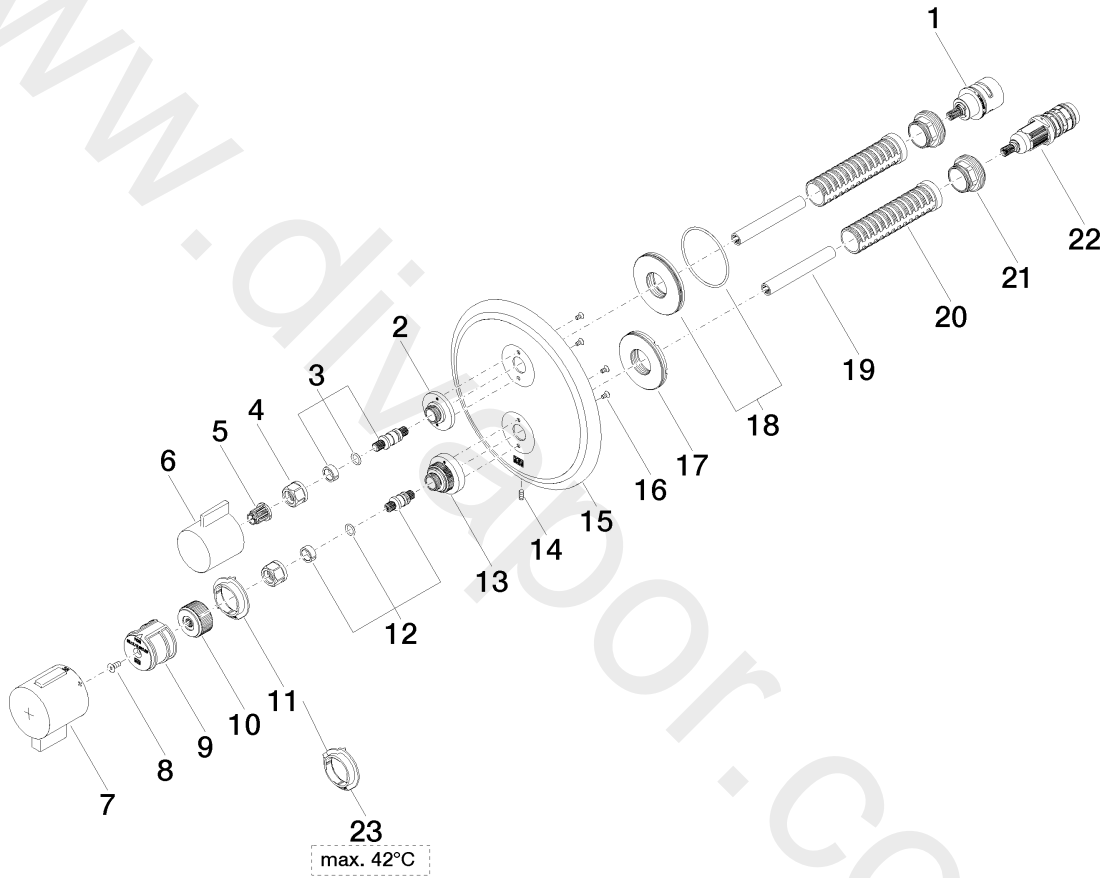

Shower - MADISON

Concealed thermostat with one-way volume control - Chrome

Article number: 36 425 977-00 0010

Date of manufacture from 2/2/2021

Shower - MADISON

Concealed thermostat with one-way volume control - Chrome

Article number: 36 425 977-00 0010

Date of manufacture from 2/2/2021

Spare parts list

| Position | Number of units | Item Number | Spare part | Lead time |
|----------|-----------------|--------------------|------------|-----------|
| 1 | 1 | 90 90 03 166 00 90 | top | 2 |
| 2 | 1 | 09 12 12 053-00 | base | 10 |
| 3 | 1 | 04 29 06 111 00-00 | spindle | 10 |
| 4 | 2 | 09 23 30 023 90 | nut | 2 |
| 5 | 1 | 90 12 12 002 00 90 | fixing cap | 2 |
| 6 | 1 | 09 20 67 006-00 | handle | 10 |
| 7 | 1 | 90 17 33 019 00-00 | handle | 10 |
| 8 | 1 | 09 30 30 124 90 | screw | 2 |
| 9 | 1 | 09 12 12 052 90 | base | 2 |
| 10 | 1 | 09 12 12 054 90 | base | 2 |
| 11 | 1 | 09 28 10 190 90 | regulator | 2 |
| 12 | 1 | 04 29 06 024 00-00 | spindle | 10 |
| 13 | 1 | 09 12 12 051-00 | base | 10 |
| 14 | 1 | 09 31 11 134 90 | pin | 2 |
| 15 | 1 | 09 11 02 307-00 | plate | 60 |
| 16 | 4 | 09 30 30 157 90 | screw | 2 |
| 17 | 1 | 09 30 01 296 90 | disc | 2 |
| 18 | 1 | 90 30 01 190 00 90 | disc | 2 |
| 19 | 2 | 09 23 01 124 90 | sleeve | 2 |
| 20 | 2 | 09 18 40 077 90 | sleeve | 2 |
| 21 | 2 | 09 24 04 257 90 | nut | 2 |
| 22 | 1 | 90 15 02 013 00 90 | cartridge | 2 |
| 23 | 1 | 09 28 10 189 90 | regulator | 2 |