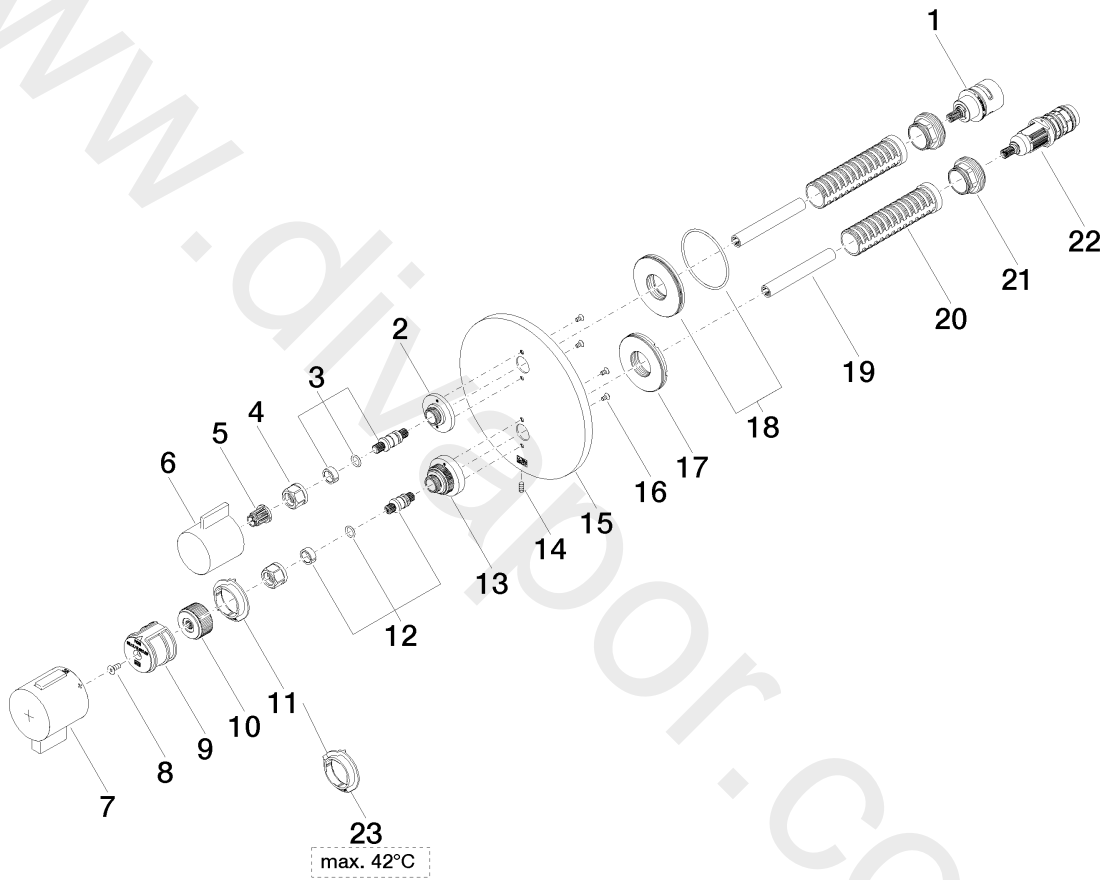

Shower - META

Concealed thermostat with one-way volume control - Chrome

Article number: 36 425 970-00 0010

Date of manufacture from 2/2/2021

Shower - META

Concealed thermostat with one-way volume control - Chrome

Article number: 36 425 970-00 0010

Date of manufacture from 2/2/2021

Spare parts list

Position	Number of units	Item Number	Spare part	Lead time
1	1	90 90 03 166 00 90	top	2
2	1	09 12 12 053-00	base	10
3	1	04 29 06 111 00-00	spindle	10
4	2	09 23 30 023 90	nut	2
5	1	90 12 12 002 00 90	fixing cap	2
6	1	09 20 67 006-00	handle	10
7	1	90 17 33 019 00-00	handle	10
8	1	09 30 30 124 90	screw	2
9	1	09 12 12 052 90	base	2
10	1	09 12 12 054 90	base	2
11	1	09 28 10 190 90	regulator	2
12	1	04 29 06 024 00-00	spindle	10
13	1	09 12 12 051-00	base	10
14	1	09 31 11 134 90	pin	2
15	1	09 11 02 242-00	plate	10
16	4	09 30 30 157 90	screw	2
17	1	09 30 01 296 90	disc	2
18	1	90 30 01 190 00 90	disc	2
19	2	09 23 01 124 90	sleeve	2
20	2	09 18 40 077 90	sleeve	2
21	2	09 24 04 257 90	nut	2
22	1	90 15 02 013 00 90	cartridge	2
23	1	09 28 10 189 90	regulator	2