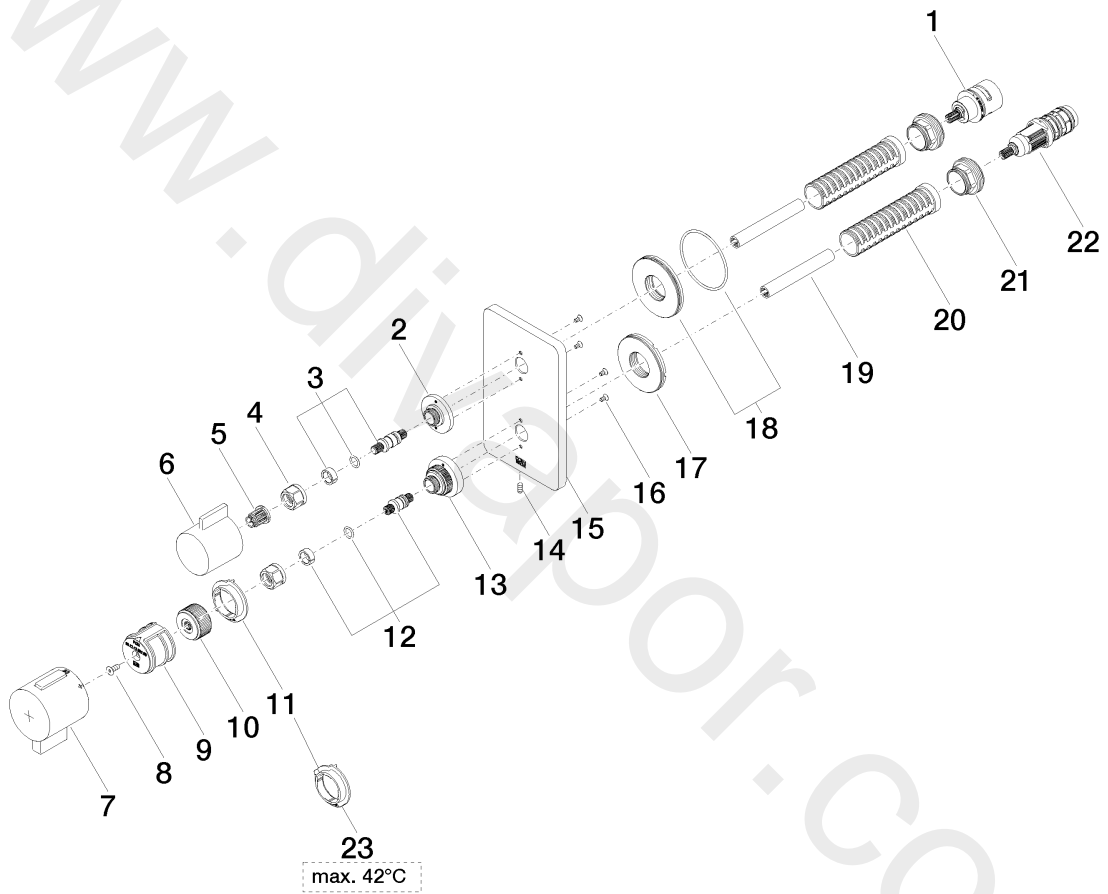

Shower - LULU

Concealed thermostat with one-way volume control - Chrome

Article number: 36 425 710-00 0010

Date of manufacture from 2/2/2021

## Shower - LULU

Concealed thermostat with one-way volume control - Chrome

Article number: 36 425 710-00 0010

Date of manufacture from 2/2/2021

### Spare parts list

Position	Number of units	Item Number	Spare part	Lead time
1	1	90 90 03 166 00 90	top	2
2	1	09 12 12 053-00	base	10
3	1	04 29 06 111 00-00	spindle	10
4	2	09 23 30 023 90	nut	2
5	1	90 12 12 002 00 90	fixing cap	2
6	1	09 20 67 006-00	handle	10
7	1	90 17 33 019 00-00	handle	10
8	1	09 30 30 124 90	screw	2
9	1	09 12 12 052 90	base	2
10	1	09 12 12 054 90	base	2
11	1	09 28 10 190 90	regulator	2
12	1	04 29 06 024 00-00	spindle	10
13	1	09 12 12 051-00	base	10
14	1	09 31 11 134 90	pin	2
15	1	09 11 02 246-00	plate	10
16	4	09 30 30 157 90	screw	2
17	1	09 30 01 296 90	disc	2
18	1	90 30 01 190 00 90	disc	2
19	2	09 23 01 124 90	sleeve	2
20	2	09 18 40 077 90	sleeve	2
21	2	09 24 04 257 90	nut	2
22	1	90 15 02 013 00 90	cartridge	2
23	1	09 28 10 189 90	regulator	2