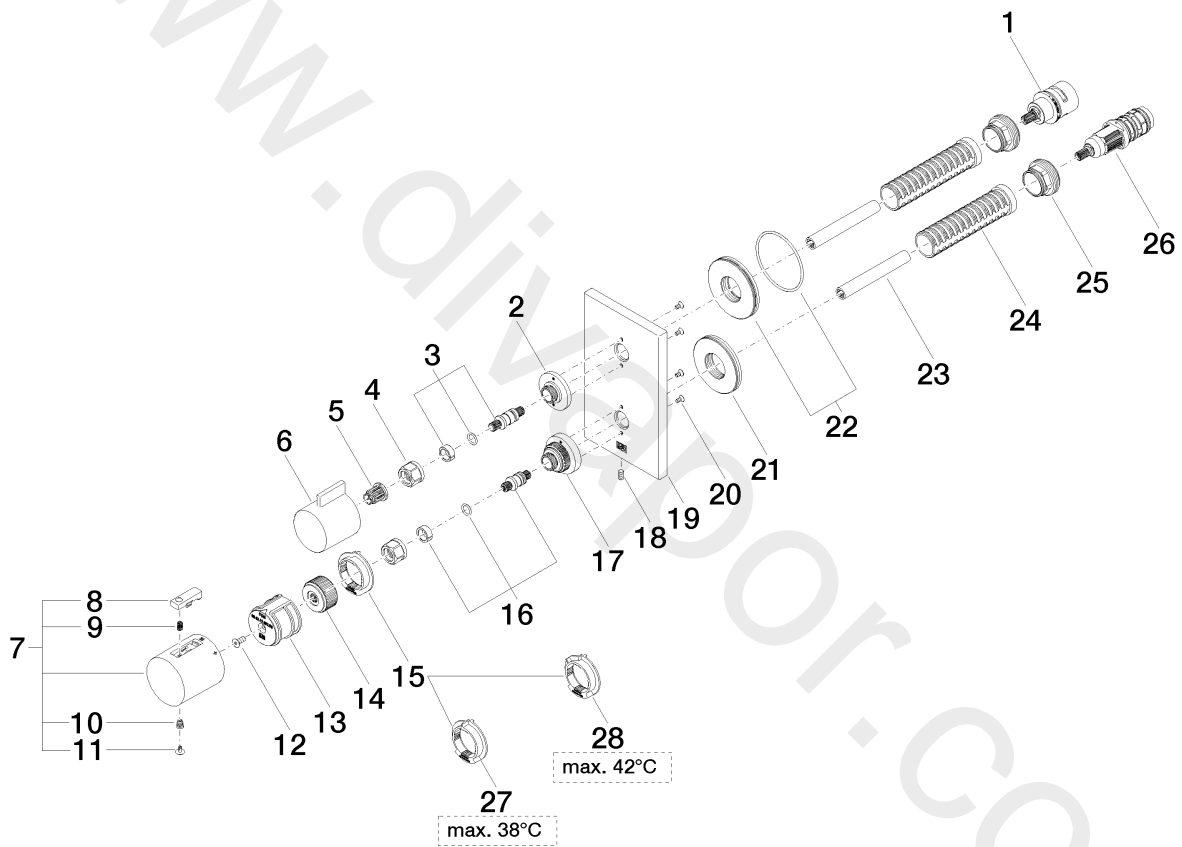

Shower - IMO

Concealed thermostat with one function volume control

Article number: 36 425 670-33

Shower - IMO

Concealed thermostat with one function volume control

Article number: 36 425 670-33

Spare parts list

| Position | Quantity used | Item Number | Spare part | Delivery time |
|----------|---------------|--------------------|------------|---------------|
| 1 | 1 | 90 90 03 166 00 90 | top | 2 |
| 2 | 1 | 09 12 12 053-33 | base | 30 |
| 3 | 1 | 04 29 06 111 00-00 | spindle | 60 |
| 4 | 2 | 09 23 30 023 90 | nut | 2 |
| 5 | 1 | 90 12 12 002 00 90 | fixing cap | 2 |
| 6 | 1 | 09 20 67 006-33 | handle | 30 |
| 7 | 1 | 90 17 33 004 00-33 | handle | 30 |
| 8 | 1 | 90 21 33 010 00-13 | handle | 2 |
| 9 | 1 | 90 16 02 027 00 90 | spring | 2 |
| 10 | 1 | 09 30 30 136 90 | screw | 2 |
| 11 | 1 | 09 31 20 049-13 | plug | 30 |
| 12 | 1 | 09 30 30 124 90 | screw | 2 |
| 13 | 1 | 09 12 12 052 90 | base | 2 |
| 14 | 1 | 09 12 12 054 90 | base | 2 |
| 15 | 1 | 09 28 10 143 90 | regulator | 60 |
| 16 | 1 | 04 29 06 024 00-00 | spindle | 60 |
| 17 | 1 | 09 12 12 051-33 | base | 30 |
| 18 | 1 | 09 31 11 134 90 | pin | 2 |
| 19 | 1 | 09 11 02 222-33 | plate | 60 |
| 20 | 1 | 09 30 30 157 90 | screw | 2 |
| 21 | 1 | 09 30 01 188 90 | disc | 60 |
| 22 | 1 | 90 30 01 190 00 90 | disc | 2 |
| 23 | 2 | 09 23 01 124 90 | sleeve | 2 |
| 24 | 2 | 09 18 40 077 90 | sleeve | 2 |
| 25 | 2 | 09 24 04 257 90 | nut | 2 |
| 26 | 1 | 90 15 02 012 00 90 | cartridge | 60 |
| 27 | 1 | 09 28 10 150 90 | regulator | 60 |
| 28 | 1 | 09 28 10 151 90 | regulator | 60 |