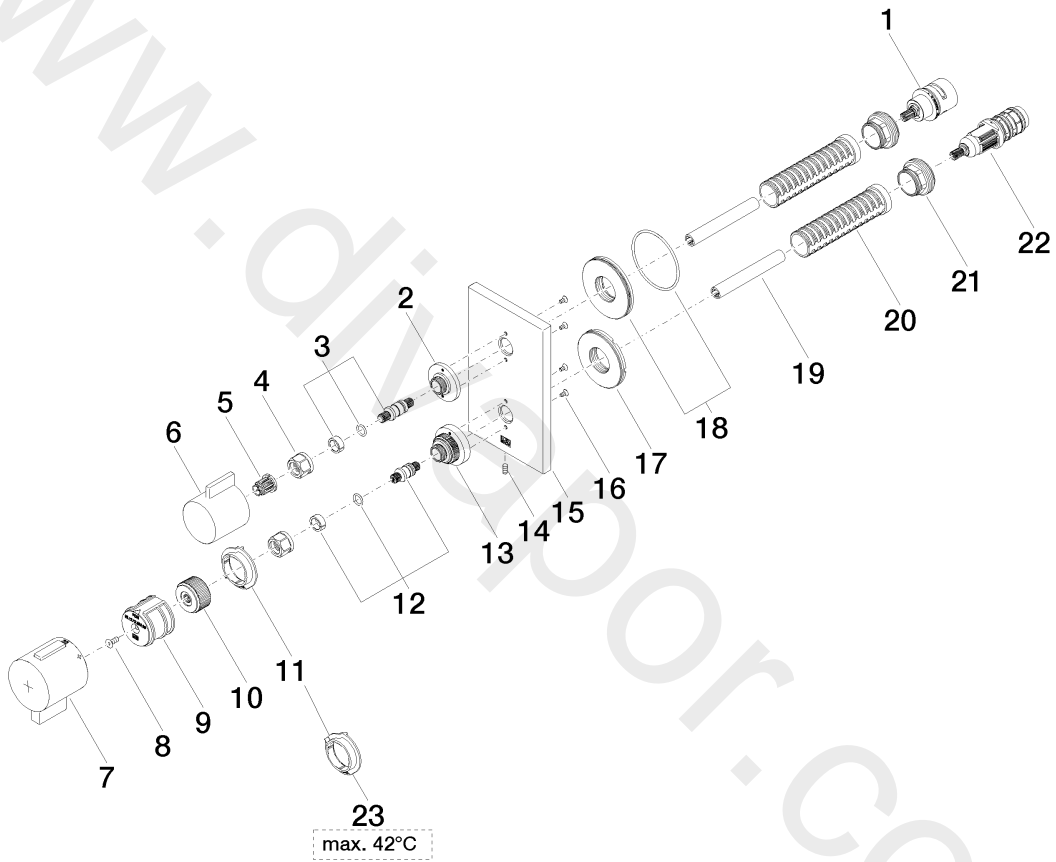

Shower - CYO

Concealed thermostat with one-way volume control - Chrome

Article number: 36 425 670-00 0010

Date of manufacture from 2/2/2021

## Shower - CYO

Concealed thermostat with one-way volume control - Chrome

Article number: 36 425 670-00 0010

Date of manufacture from 2/2/2021

### Spare parts list

Position	Number of units	Item Number	Spare part	Lead time
1	1	90 90 03 166 00 90	top	2
2	1	09 12 12 053-00	base	10
3	1	04 29 06 111 00-00	spindle	10
4	2	09 23 30 023 90	nut	2
5	1	90 12 12 002 00 90	fixing cap	2
6	1	09 20 67 006-00	handle	10
7	1	90 17 33 019 00-00	handle	10
8	1	09 30 30 124 90	screw	2
9	1	09 12 12 052 90	base	2
10	1	09 12 12 054 90	base	2
11	1	09 28 10 190 90	regulator	2
12	1	04 29 06 024 00-00	spindle	10
13	1	09 12 12 051-00	base	10
14	1	09 31 11 134 90	pin	2
15	1	09 11 02 234-00	plate	10
16	4	09 30 30 157 90	screw	2
17	1	09 30 01 296 90	disc	2
18	1	90 30 01 190 00 90	disc	2
19	1	09 23 01 124 90	sleeve	2
20	1	09 18 40 077 90	sleeve	2
21	1	09 24 04 257 90	nut	2
22	1	90 15 02 013 00 90	cartridge	2
23	1	09 28 10 189 90	regulator	2