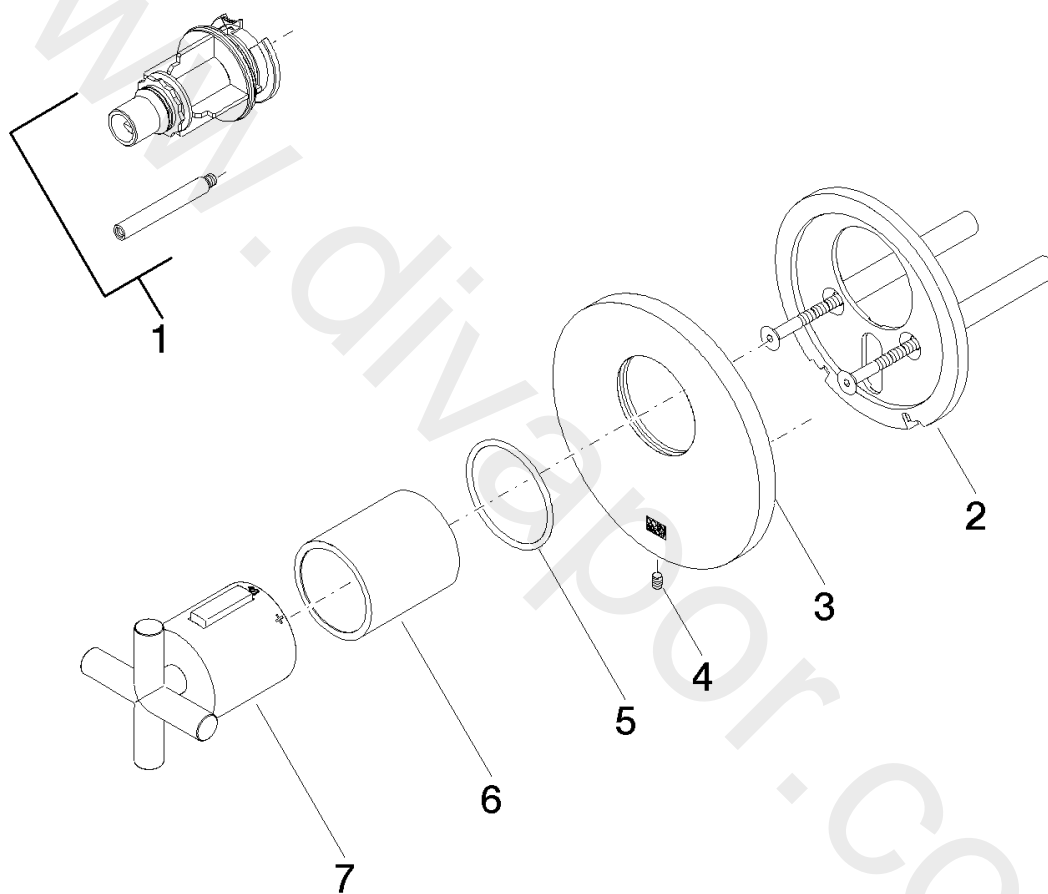

Shower - TARA

xTOOL Concealed thermostat without volume control - Chrome

Article number: 36 416 892-00

Date of manufacture from 5/1/2022

Shower - TARA

xTOOL Concealed thermostat without volume control - Chrome

Article number: 36 416 892-00

Date of manufacture from 5/1/2022

Spare parts list

Position	Number of units	Item Number	Spare part	Lead time
1	1	12 178 970 90	Extension 1-3/4" -	2
2	1	90 11 01 196 00 90	base	2
3	1	09 11 02 537-00	cover	10
4	1	09 31 11 048 90	pin	2
5	1	09 14 10 049 90	seal	2
6	1	09 21 02 112-00	sleeve	10
7	1	90 17 33 027 00-00	handle	10