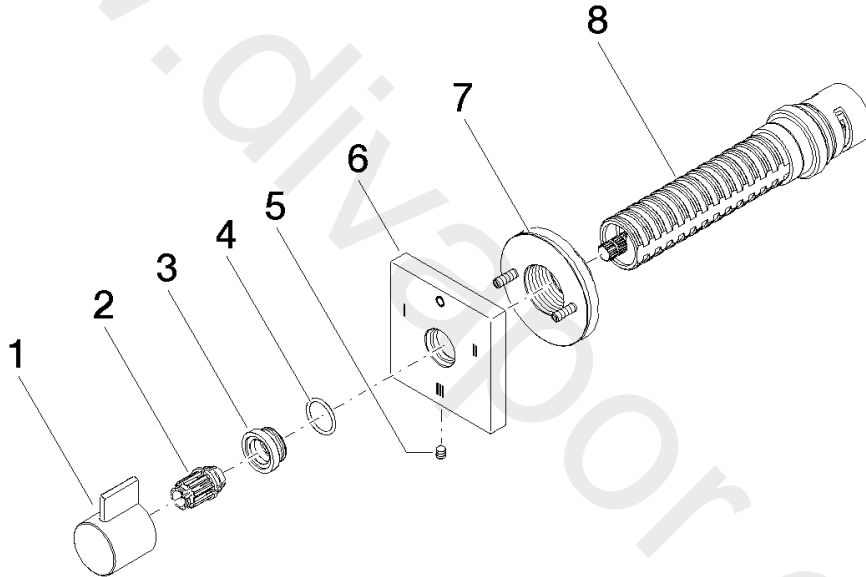

Bathtub - IMO  
Wall mounted three-way diverter - Chrome  
Article number: 36 210 985-00 0010  
Date of manufacture from 4/1/2022

Bathtub - IMO

Wall mounted three-way diverter - Chrome

Article number: 36 210 985-00 0010

### Spare parts list

Position	Number of units	Item Number	Spare part	Lead time
1	1	09 20 98 002-00	handle	10
2	1	09 12 12 005 90	fixing cap	2
3	1	09 12 12 043-00	base	10
4	1	09 14 10 017 90	seal	2
5	1	09 31 11 294 90	pin	2
6	1	09 27 98 040-00	rosette	60
7	1	90 21 02 181 00 90	disc	2
8	1	90 90 03 305 10 90	diverter	2