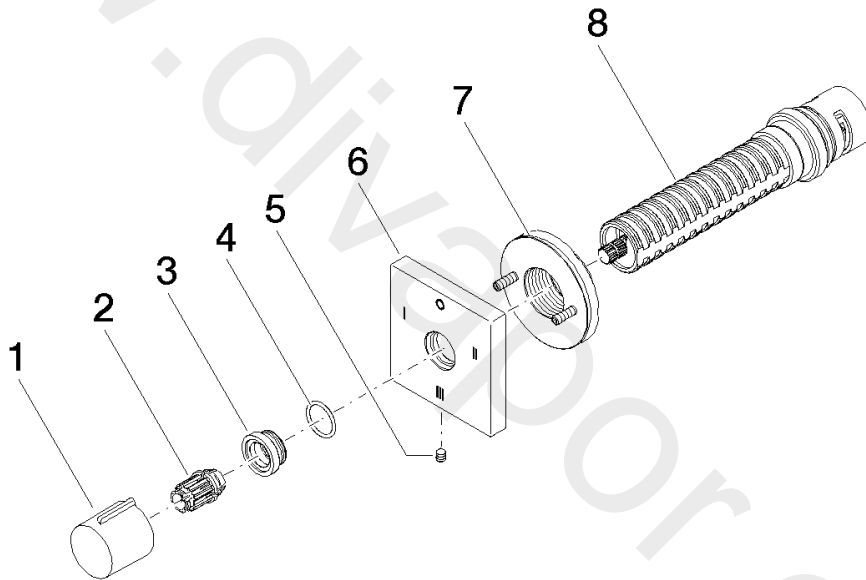

Bathtub - IMO

Wall mounted three-way diverter - Chrome

Article number: 36 210 980-00 0010

Date of manufacture from 4/1/2022

Bathtub - IMO

Wall mounted three-way diverter - Chrome

Article number: 36 210 980-00 0010

Date of manufacture from 4/1/2022

Spare parts list

Position	Number of units	Item Number	Spare part	Lead time
1	1	09 20 98 001-00	handle	10
2	1	09 12 12 005 90	fixing cap	2
3	1	09 12 12 043-00	base	10
4	1	09 14 10 017 90	seal	2
5	1	09 31 11 294 90	pin	2
6	1	09 27 98 040-00	rosette	60
7	1	90 21 02 181 00 90	disc	2
8	1	90 90 03 305 10 90	diverter	2