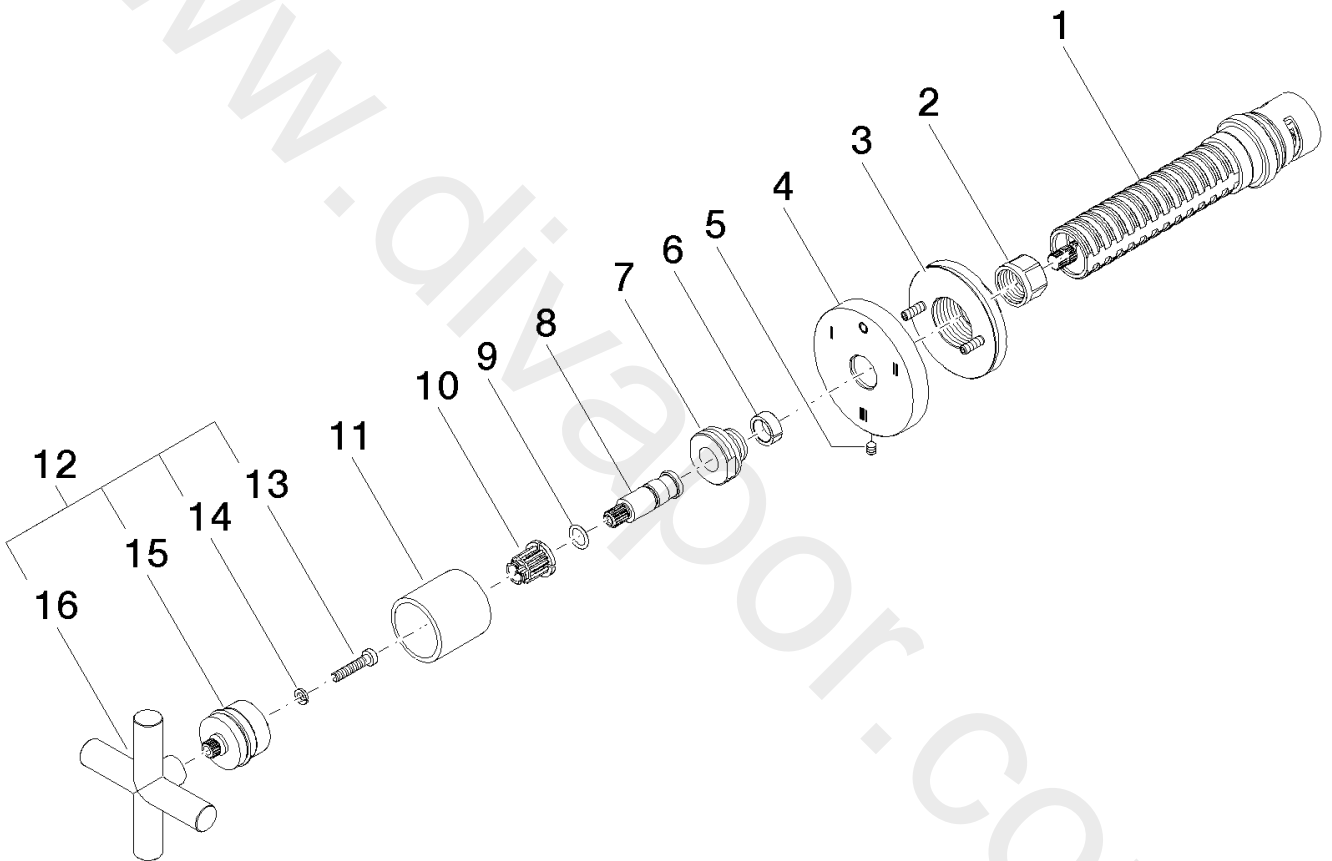

Bathtub - TARA

Wall mounted three-way diverter - Chrome

Article number: 36 210 892-00 0010

Date of manufacture from 4/1/2022

## Bathtub - TARA

Wall mounted three-way diverter - Chrome

Article number: 36 210 892-00 0010

Date of manufacture from 4/1/2022

### Spare parts list

Position	Number of units	Item Number	Spare part	Lead time
1	1	90 90 03 305 10 90	diverter	2
2	1	09 23 30 023 90	nut	2
3	1	90 21 02 181 00 90	disc	2
4	1	09 27 89 119-00	rosette	60
5	1	09 31 11 294 90	pin	2
6	1	09 14 15 020 90	ring	2
7	1	09 24 05 002 90	nipple	2
8	1	09 29 06 022 90	spindle	2
9	1	09 14 10 060 90	seal	2
10	1	90 12 12 002 00 90	fixing cap	2
11	1	09 21 02 144-00	sleeve	10
12	1	04 20 89 010 10-00	handle	10
13	1	09 30 30 075 90	screw	2
14	1	09 30 11 029 90	disc	2
15	1	90 12 12 219 00-00	base	10
16	1	09 20 89 010-00	handle	10