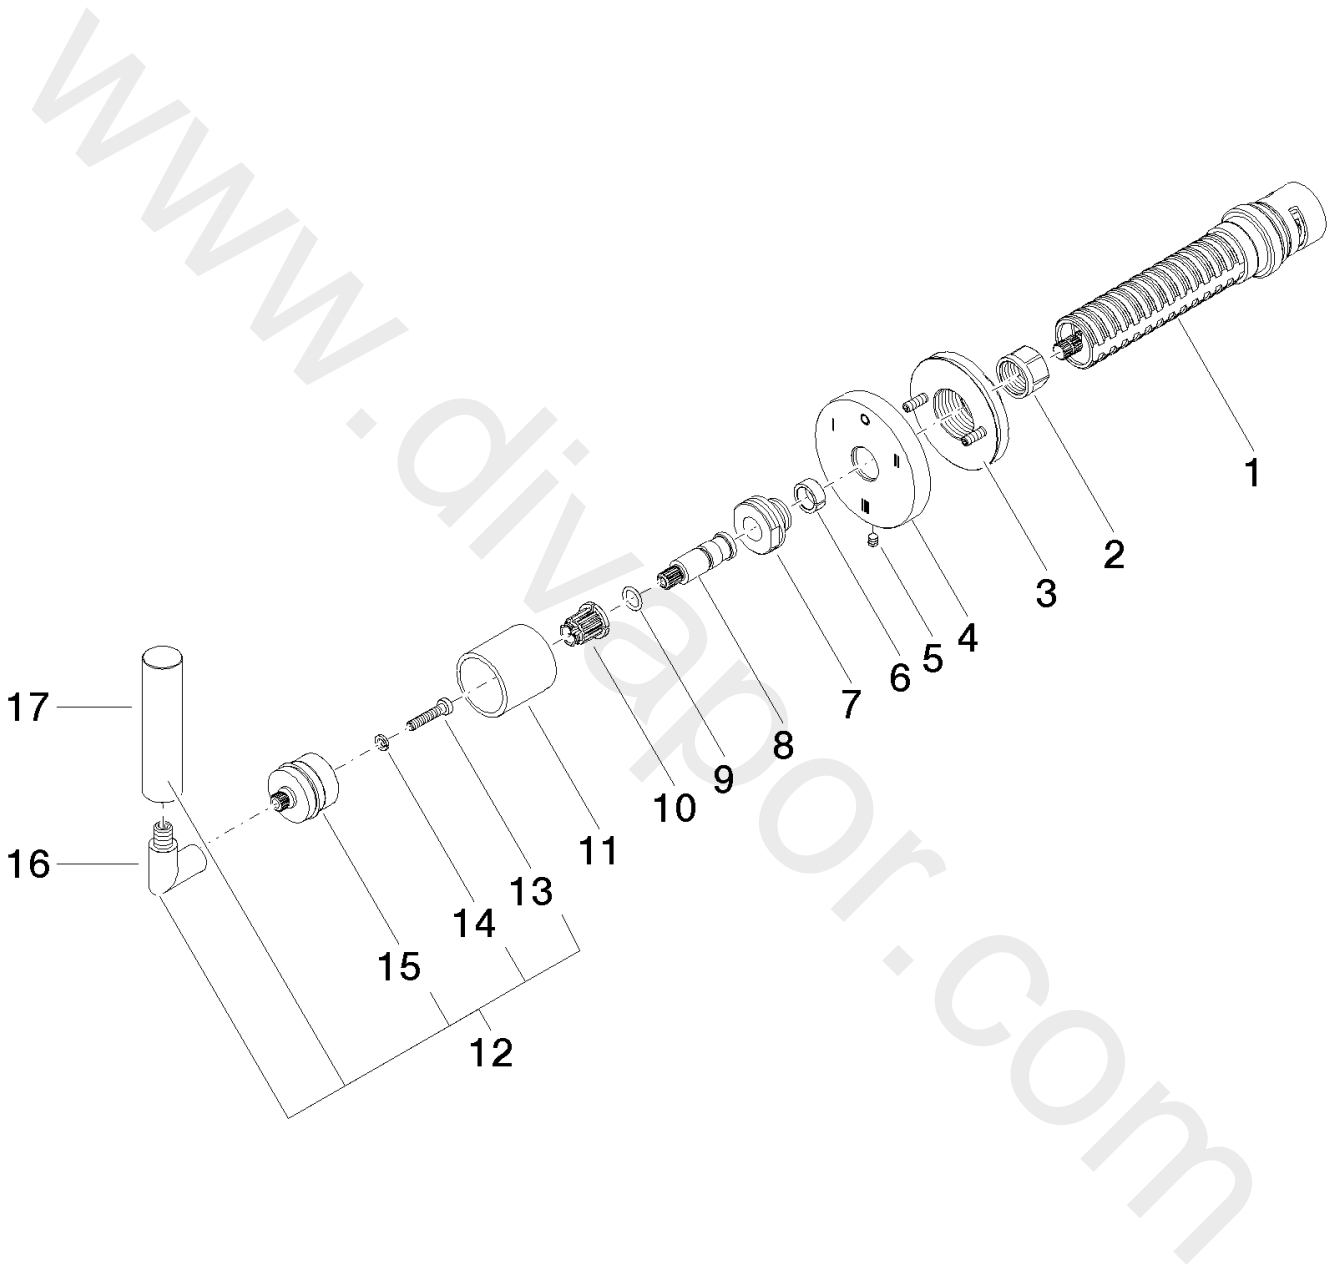

Bathtub - TARA

Wall mounted three-way diverter - Chrome

Article number: 36 210 882-00 0010

Date of manufacture from 4/1/2022

## Bathtub - TARA

Wall mounted three-way diverter - Chrome

Article number: 36 210 882-00 0010

Date of manufacture from 4/1/2022

### Spare parts list

Position	Number of units	Item Number	Spare part	Lead time
1	1	90 90 03 305 10 90	diverter	2
2	1	09 23 30 023 90	nut	2
3	1	90 21 02 181 00 90	disc	2
4	1	09 27 89 119-00	rosette	60
5	1	09 31 11 294 90	pin	2
6	1	09 14 15 020 90	ring	2
7	1	09 24 05 002 90	nipple	2
8	1	09 29 06 022 90	spindle	2
9	1	09 14 10 060 90	seal	2
10	1	90 12 12 002 00 90	fixing cap	2
11	1	09 21 02 144-00	sleeve	10
12	1	04 20 88 052 10-00	handle	10
13	1	09 30 30 075 90	screw	2
14	1	09 30 11 029 90	disc	2
15	1	90 12 12 219 00-00	base	10
16	1	04 18 20 022 00-00	angle	10
17	1	09 20 88 052-00	handle	10