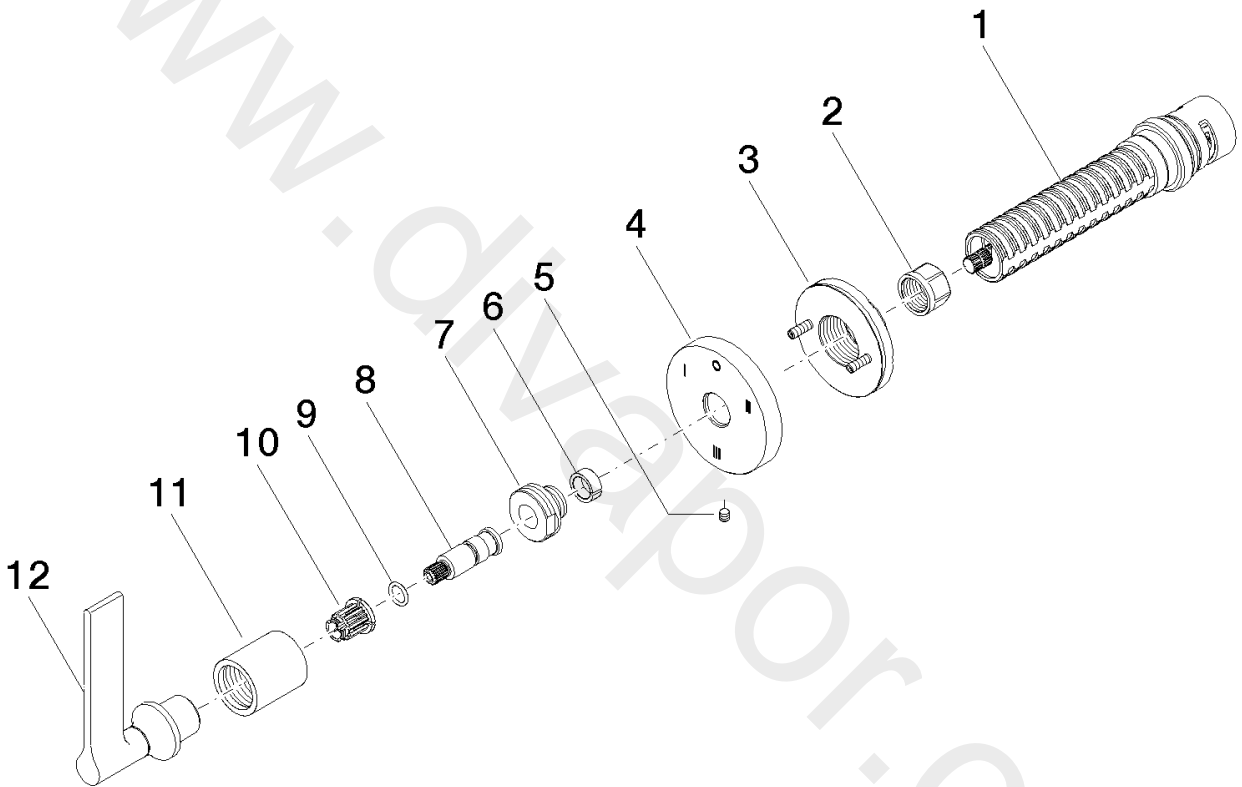

Bathtub - VAIA
Wall mounted three-way diverter - Chrome
Article number: 36 210 819-00 0010
Date of manufacture from 4/1/2022

Bathtub - VAIA

Wall mounted three-way diverter - Chrome

Article number: 36 210 819-00 0010

Date of manufacture from 4/1/2022

Spare parts list

Position	Number of units	Item Number	Spare part	Lead time
1	1	90 90 03 305 10 90	diverter	2
2	1	09 23 30 023 90	nut	2
3	1	90 21 02 181 00 90	disc	2
4	1	09 27 89 119-00	rosette	60
5	1	09 31 11 294 90	pin	2
6	1	09 14 15 020 90	ring	2
7	1	09 24 05 002 90	nipple	2
8	1	09 29 06 022 90	spindle	2
9	1	09 14 10 060 90	seal	2
10	1	90 12 12 002 00 90	fixing cap	2
11	1	09 21 02 070-00	cover	10
12	1	90 20 80 015 01-00	handle	10