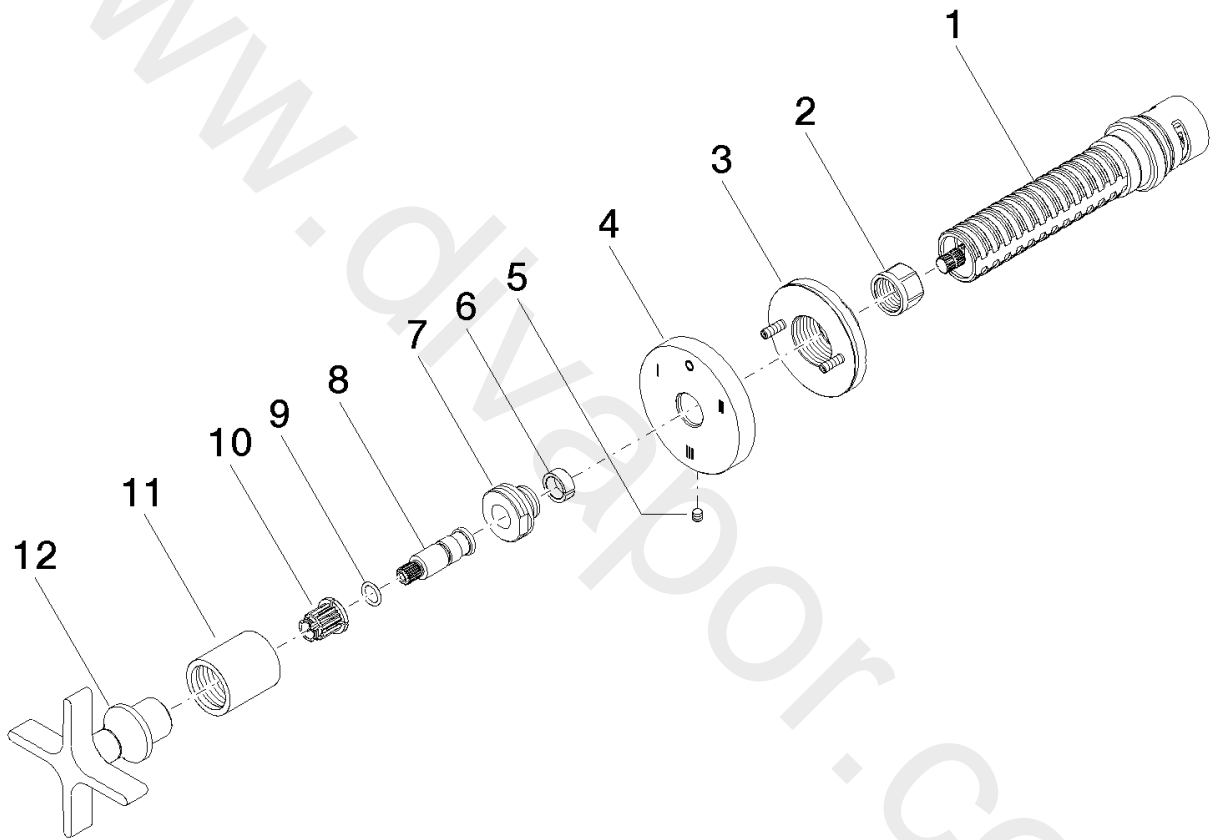

Bathtub - VAIA
Wall mounted three-way diverter - Chrome
Article number: 36 210 809-00 0010
Date of manufacture from 4/1/2022

Bathtub - VAIA

Wall mounted three-way diverter - Chrome

Article number: 36 210 809-00 0010

Date of manufacture from 4/1/2022

Spare parts list

Position	Number of units	Item Number	Spare part	Lead time
1	1	90 90 03 305 10 90	diverter	2
2	1	09 23 30 023 90	nut	2
3	1	90 21 02 181 00 90	disc	2
4	1	09 27 89 119-00	rosette	60
5	1	09 31 11 294 90	pin	2
6	1	09 14 15 020 90	ring	2
7	1	09 24 05 002 90	nipple	2
8	1	09 29 06 022 90	spindle	2
9	1	09 14 10 060 90	seal	2
10	1	90 12 12 002 00 90	fixing cap	2
11	1	09 21 02 070-00	cover	10
12	1	90 20 80 014 01-00	handle	10