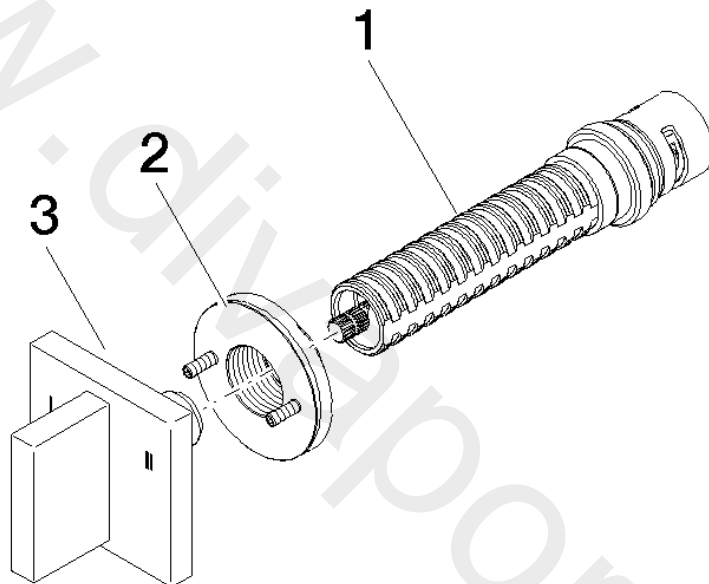

Shower - MEM
 Concealed three-way diverter
 Article number: 36 210 782-99

Spare parts list

Position	Quantity used	Item Number	Spare part	Delivery time
1	1	90 90 03 303 10 90	diverter	2
2	1	90 21 02 181 00 90	disc	2
3	1	90 20 78 002 10-99	handle	30

Shower - MEM
Concealed three-way diverter
Article number: 36 210 782-99

www.divapor.com