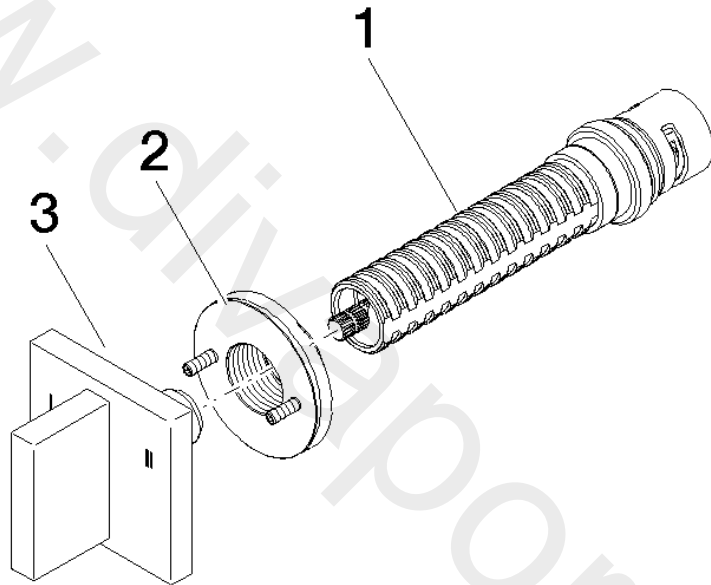

Shower - MEM
 Concealed three-way diverter
 Article number: 36 210 782-08

Spare parts list

Position	Quantity used	Item Number	Spare part	Delivery time
1	1	90 90 03 303 10 90	diverter	2
2	1	90 21 02 181 00 90	disc	2
3	1	90 20 78 002 10-08	handle	20

Shower - MEM
Concealed three-way diverter
Article number: 36 210 782-08

www.divapor.com