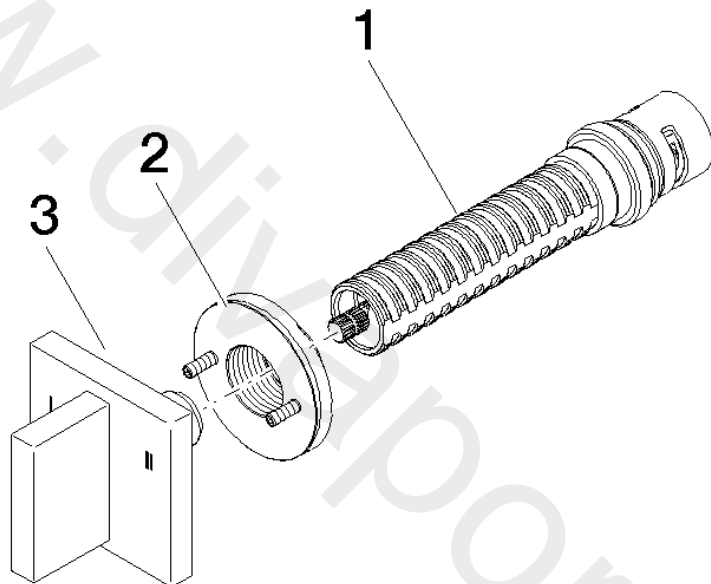

Shower - MEM
 Concealed three-way diverter
 Article number: 36 210 782-06

Spare parts list

Position	Quantity used	Item Number	Spare part	Delivery time
1	1	90 90 03 303 10 90	diverter	2
2	1	90 21 02 181 00 90	disc	2
3	1	90 20 78 002 10-06	handle	10

Shower - MEM
Concealed three-way diverter
Article number: 36 210 782-06

www.divapor.com