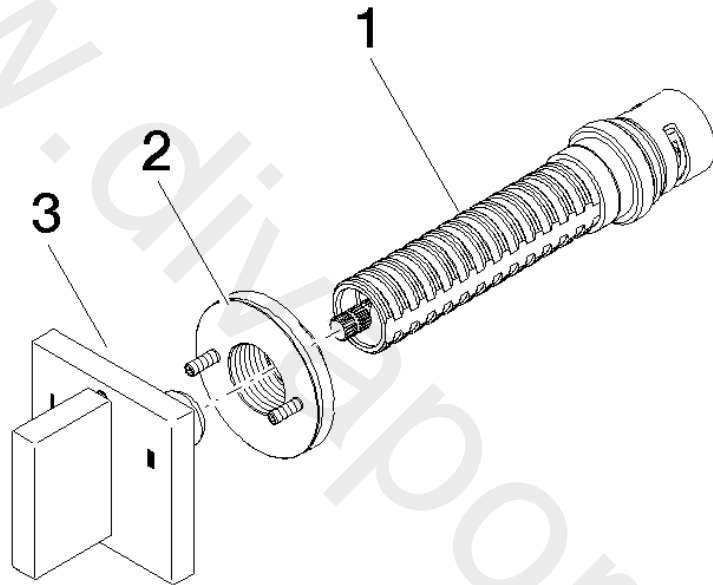

Bathtub - MEM

Wall mounted three-way diverter - Chrome

Article number: 36 210 782-00 0010

Date of manufacture from 4/1/2022

Spare parts list

Position	Number of units	Item Number	Spare part	Lead time
1	1	90 90 03 305 10 90	diverter	2
2	1	90 21 02 181 00 90	disc	2
3	1	90 20 78 002 11-00	handle	10

Bathtub - MEM

Wall mounted three-way diverter - Chrome

Article number: 36 210 782-00 0010

Date of manufacture from 4/1/2022

www.divapor.com