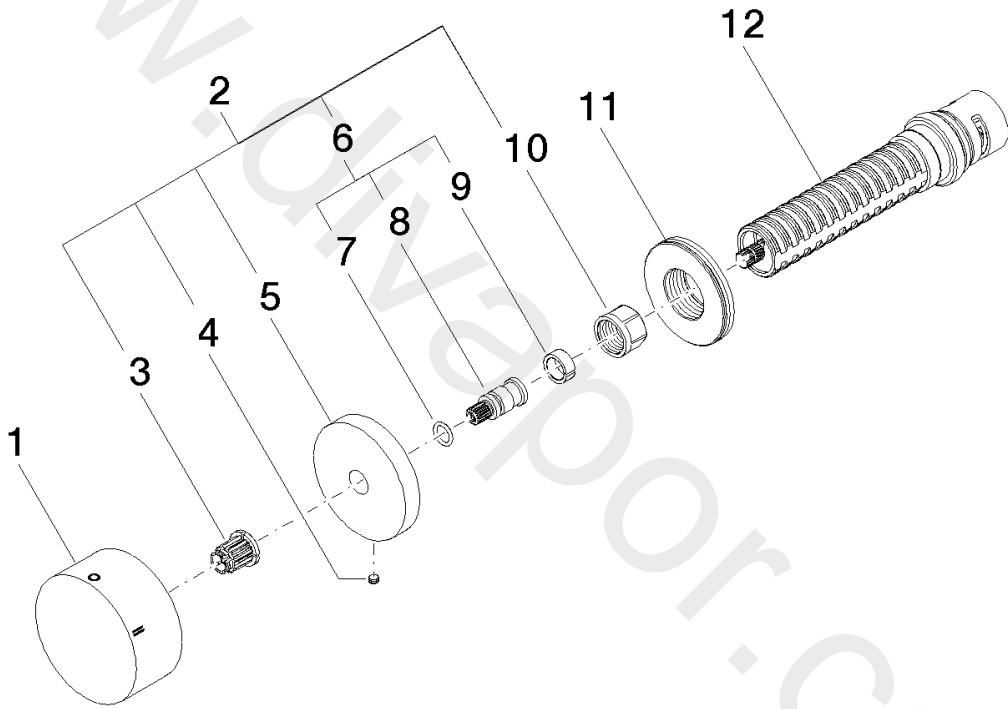

Bathtub - CYO  
Wall mounted three-way diverter - Chrome  
Article number: 36 210 740-00 0010  
Date of manufacture from 4/1/2022

## Bathtub - CYO

Wall mounted three-way diverter - Chrome

Article number: 36 210 740-00 0010

Date of manufacture from 4/1/2022

### Spare parts list

Position	Number of units	Item Number	Spare part	Lead time
1	1	09 20 74 043-00	handle	60
2	1	04 27 74 004 00-00	rosette	10
3	1	90 12 12 002 00 90	fixing cap	2
4	1	09 31 11 055 90	pin	2
5	1	09 27 74 004-00	rosette	10
6	1	04 29 06 020 00-00	spindle	10
7	1	09 14 10 060 90	seal	2
8	1	09 29 06 020-00	spindle	10
9	1	09 14 15 020 90	ring	2
10	1	09 23 30 023 90	nut	2
11	1	09 30 01 107 90	sleeve	2
12	1	90 90 03 305 10 90	diverter	2