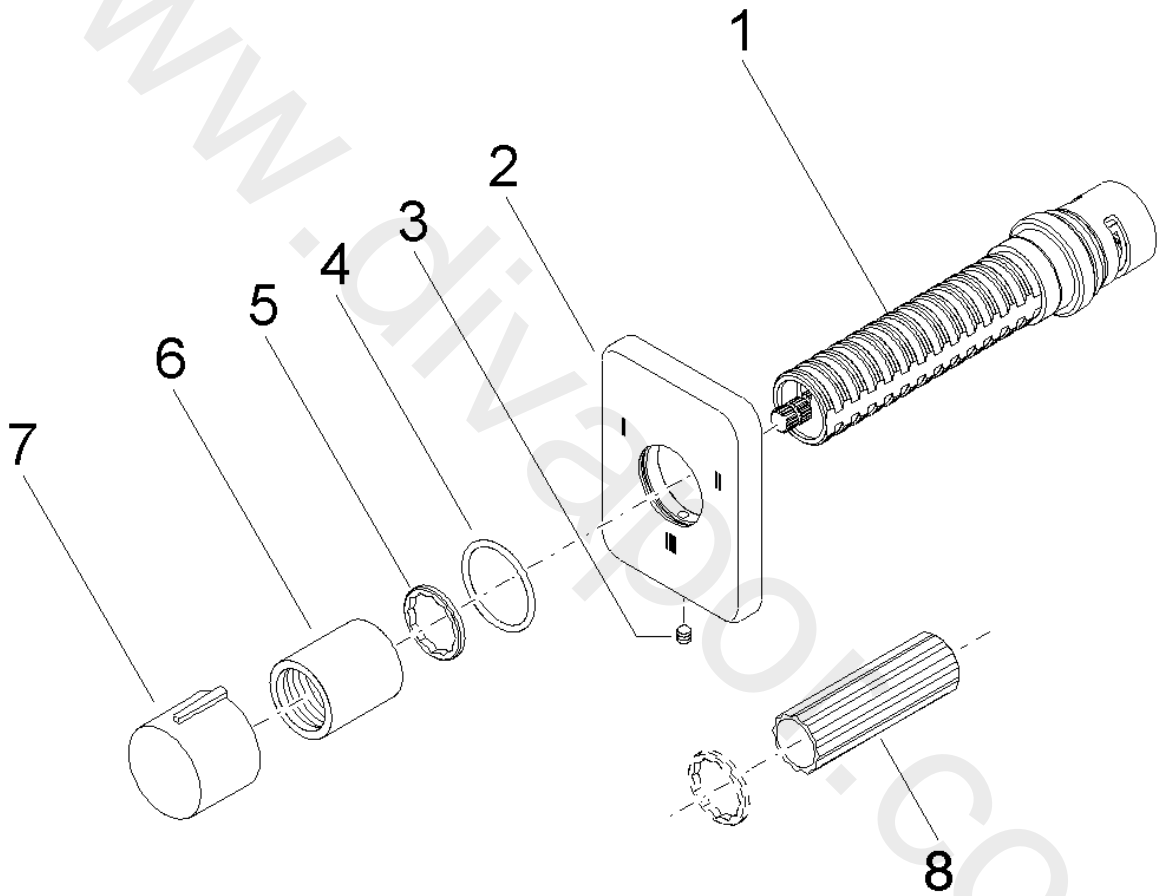

Shower - LULU
Concealed three-way diverter
Article number: 36 210 710-06

Shower - LULU
Concealed three-way diverter
Article number: 36 210 710-06

Spare parts list

Position	Quantity used	Item Number	Spare part	Delivery time
1	1	90 90 03 303 10 90	diverter	2
2	1	09 27 71 115-06	rosette	60
3	1	09 31 11 007 90	pin	2
4	1	09 14 10 063 90	seal	2
5	1	09 16 01 025 90	ring	2
6	1	09 21 02 070-06	cover	10
7	1	09 20 97 030-06	handle	10
8	1	09 30 09 010 90	key	2