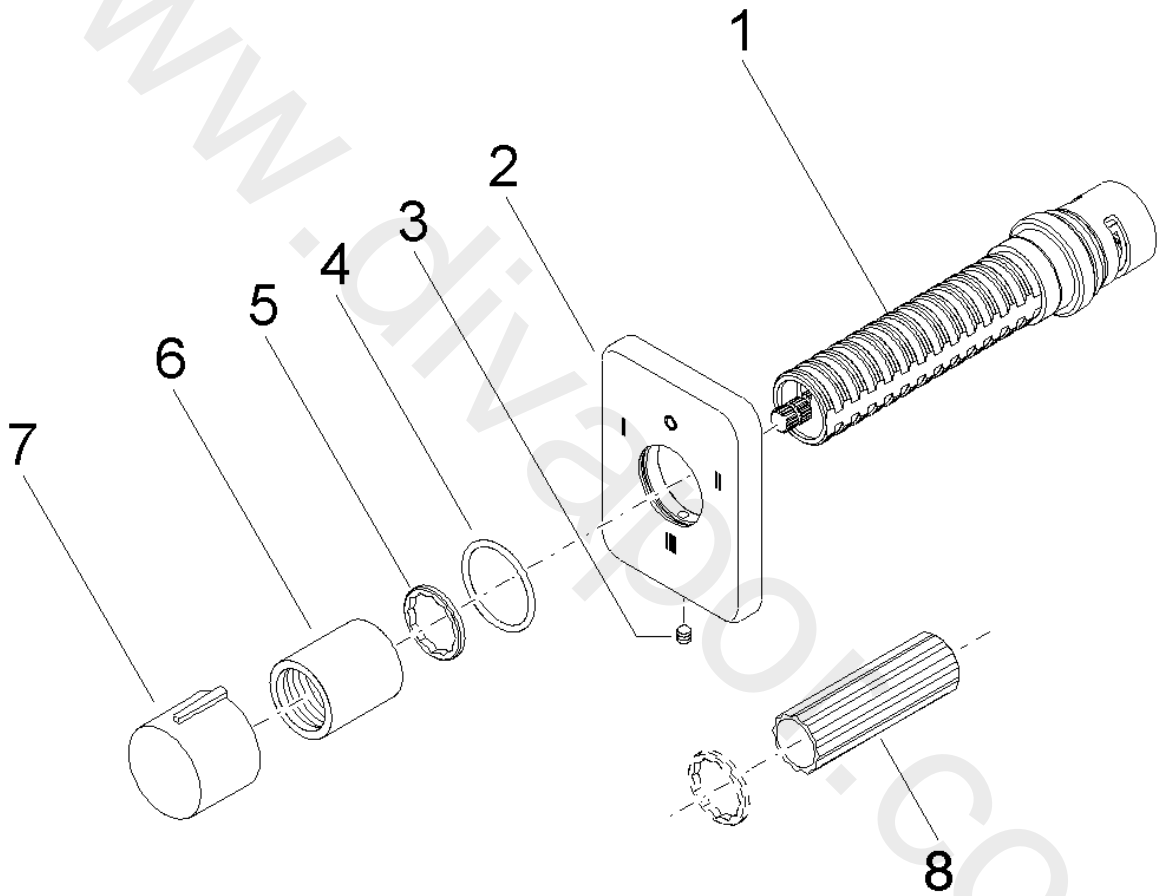

Bathtub - LULU

Wall mounted three-way diverter - Chrome

Article number: 36 210 710-00 0010

Date of manufacture from 4/1/2022

## Bathtub - LULU

Wall mounted three-way diverter - Chrome

Article number: 36 210 710-00 0010

Date of manufacture from 4/1/2022

### Spare parts list

Position	Number of units	Item Number	Spare part	Lead time
1	1	90 90 03 305 10 90	diverter	2
2	1	09 27 71 117-00	rosette	60
3	1	09 31 11 007 90	pin	2
4	1	09 14 10 063 90	seal	2
5	1	09 16 01 025 90	ring	2
6	1	09 21 02 070-00	cover	10
7	1	09 20 97 030-00	handle	10
8	1	09 30 09 010 90	key	2