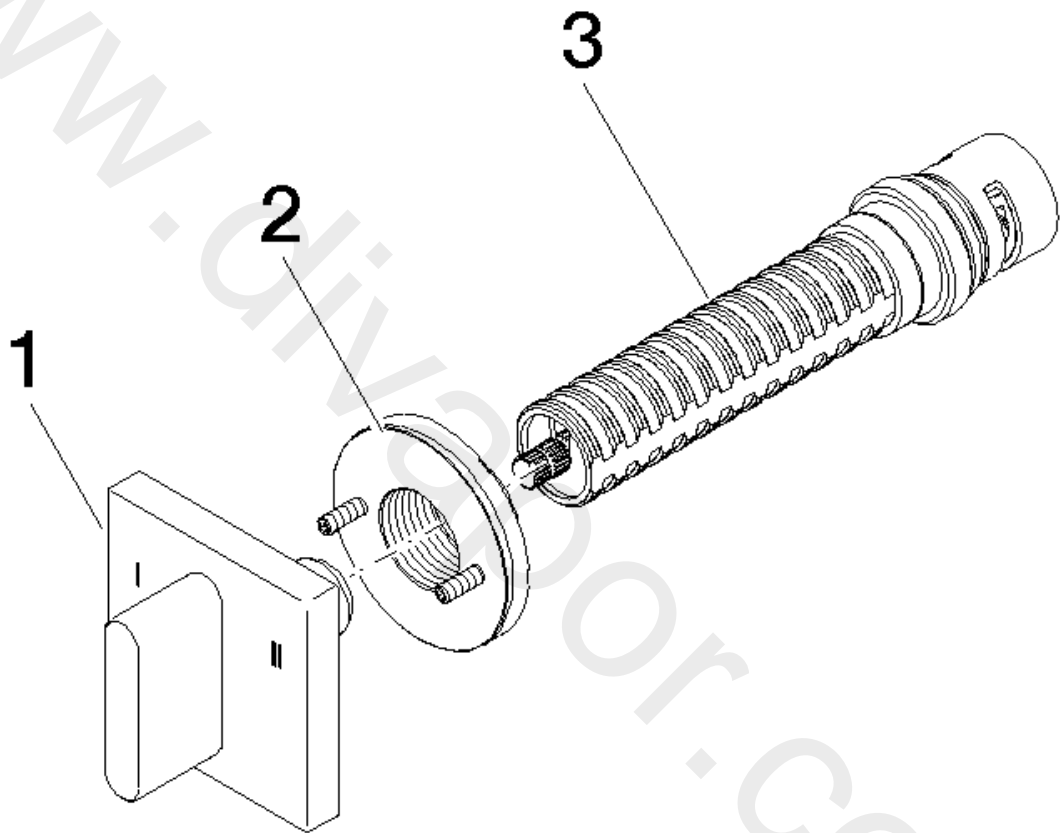

Shower - CL.1
 Concealed three-way diverter
 Article number: 36 210 705-99

Spare parts list

Position	Quantity used	Item Number	Spare part	Delivery time
1	1	90 20 70 051 10-99	handle	30
2	1	90 21 02 181 00 90	disc	2
3	1	90 90 03 303 10 90	diverter	2

Shower - CL.1

Concealed three-way diverter

Article number: 36 210 705-99

www.divapor.com