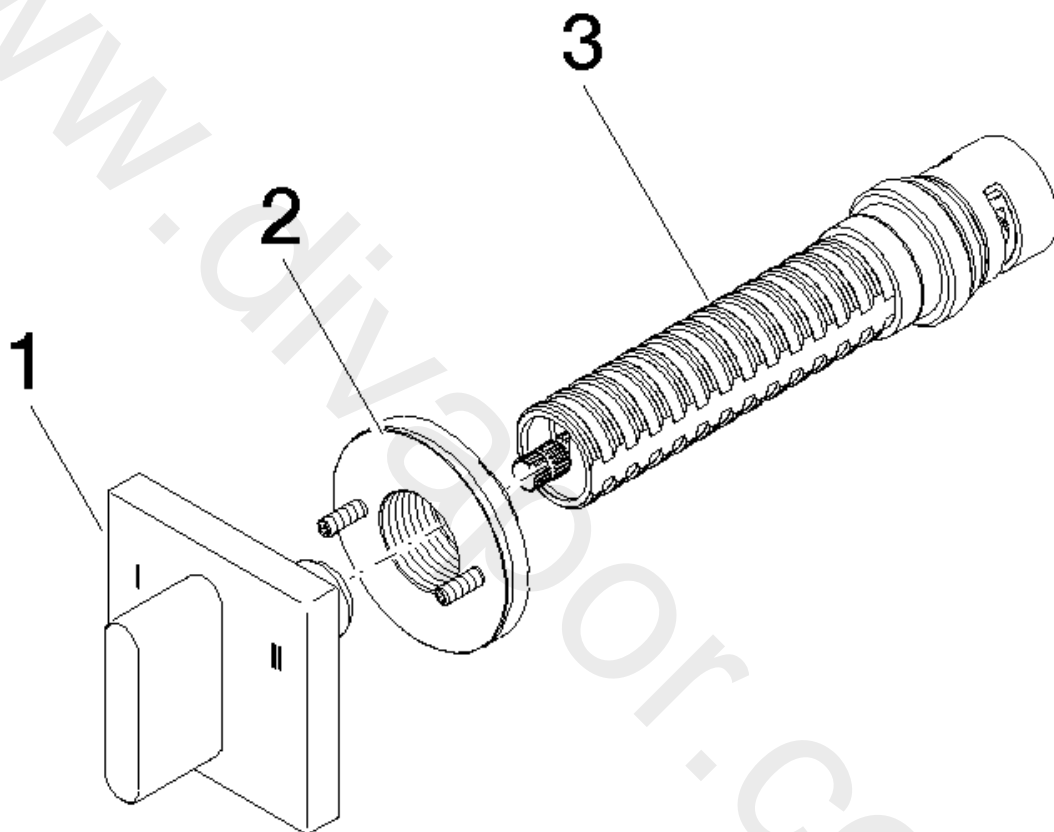

Shower - CL.1  
 Concealed three-way diverter  
 Article number: 36 210 705-06

### Spare parts list

| Position | Quantity used | Item Number        | Spare part | Delivery time |
|----------|---------------|--------------------|------------|---------------|
| 1        | 1             | 90 20 70 051 10-06 | handle     | 10            |
| 2        | 1             | 90 21 02 181 00 90 | disc       | 2             |
| 3        | 1             | 90 90 03 303 10 90 | diverter   | 2             |

Shower - CL.1

Concealed three-way diverter

Article number: 36 210 705-06

[www.divapor.com](http://www.divapor.com)