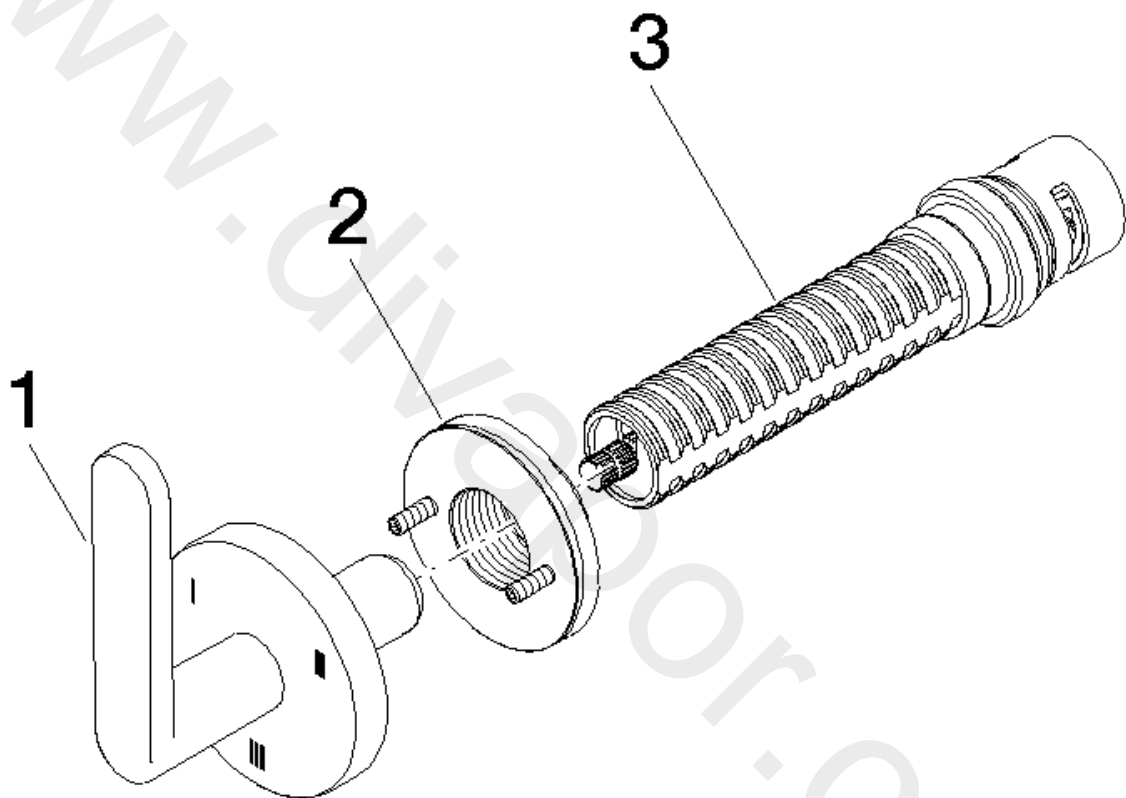

Shower - META  
 Concealed three-way diverter  
 Article number: 36 210 661-33

**Spare parts list**

Position	Quantity used	Item Number	Spare part	Delivery time
1	1	90 20 66 014 02-33	handle	30
2	1	90 21 02 181 00 90	disc	2
3	1	90 90 03 303 10 90	diverter	2

Shower - META

Concealed three-way diverter

Article number: 36 210 661-33

[www.divapor.com](http://www.divapor.com)