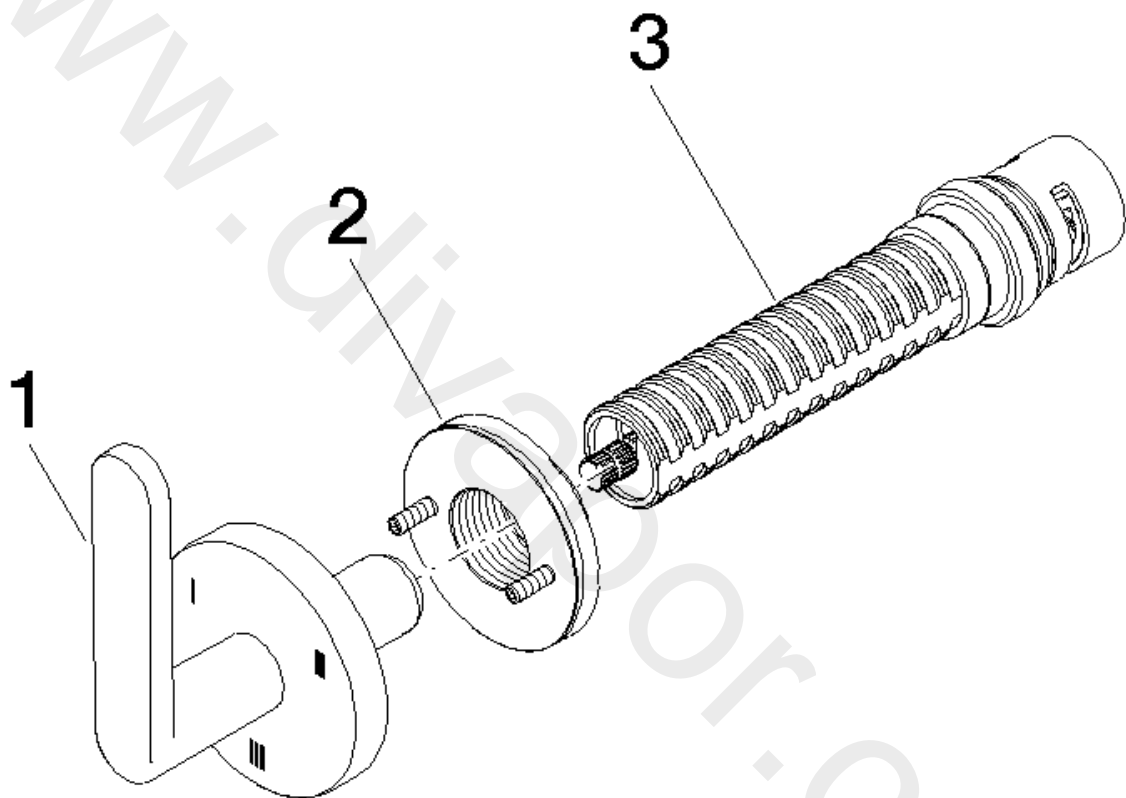

Shower - META
 Concealed three-way diverter
 Article number: 36 210 661-06

Spare parts list

| Position | Quantity used | Item Number | Spare part | Delivery time |
|----------|---------------|--------------------|------------|---------------|
| 1 | 1 | 90 20 66 014 02-06 | handle | 10 |
| 2 | 1 | 90 21 02 181 00 90 | disc | 2 |
| 3 | 1 | 90 90 03 303 10 90 | diverter | 2 |

Shower - META

Concealed three-way diverter

Article number: 36 210 661-06

www.divapor.com