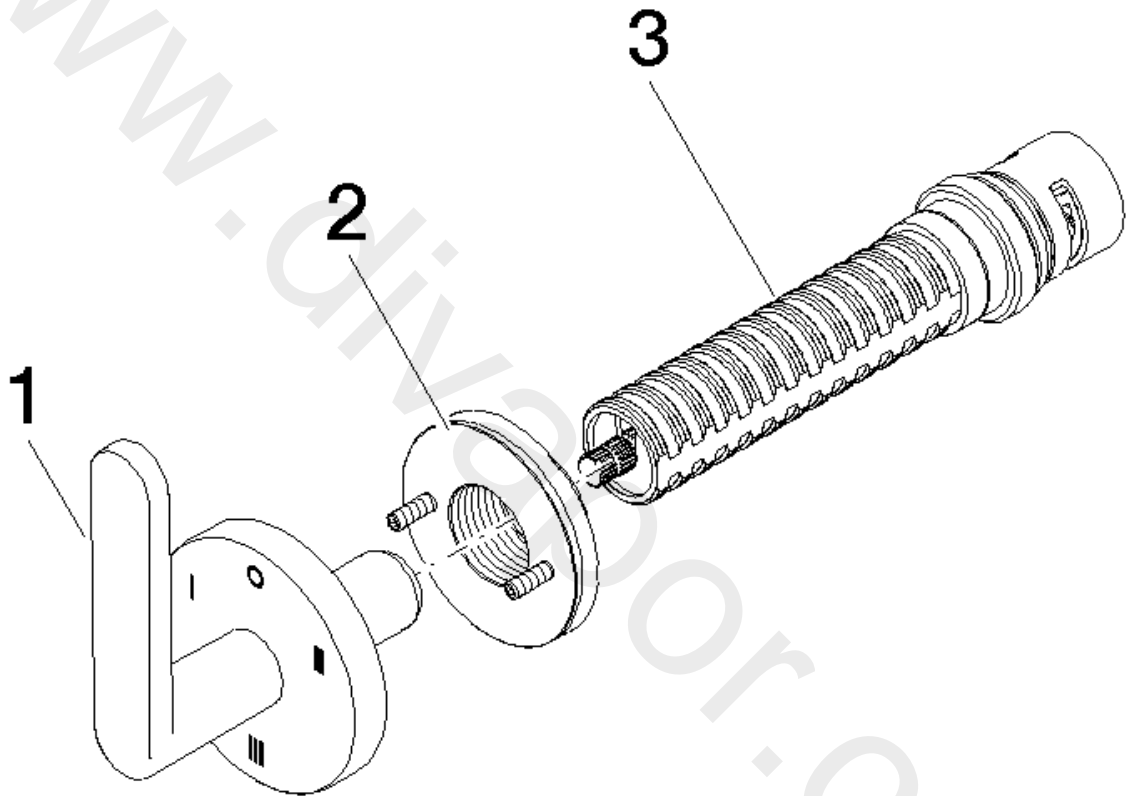

Bathtub - META

Wall mounted three-way diverter - Chrome

Article number: 36 210 661-00 0010

Date of manufacture from 4/1/2022

Spare parts list

Position	Number of units	Item Number	Spare part	Lead time
1	1	90 20 66 014 03-00	handle	10
2	1	90 21 02 181 00 90	disc	2
3	1	90 90 03 305 10 90	diverter	2

Bathtub - META

Wall mounted three-way diverter - Chrome

Article number: 36 210 661-00 0010

Date of manufacture from 4/1/2022

www.divapor.com