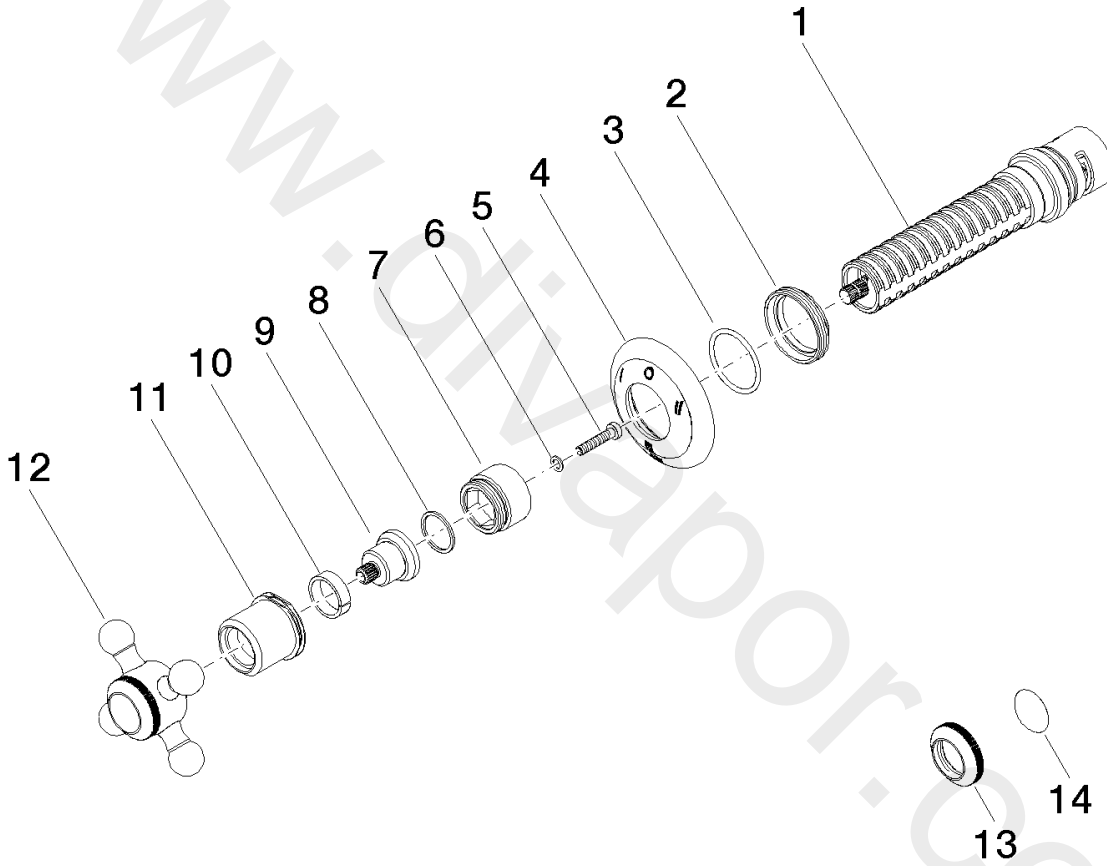

Bathtub - MADISON

Wall mounted three-way diverter - Chrome

Article number: 36 210 361-00 0010

Date of manufacture from 4/1/2022

Bathtub - MADISON

Wall mounted three-way diverter - Chrome

Article number: 36 210 361-00 0010

Date of manufacture from 4/1/2022

Spare parts list

Position	Number of units	Item Number	Spare part	Lead time
1	1	90 90 03 305 10 90	diverter	2
2	1	09 23 10 125-00	nut	10
3	1	09 14 10 063 90	seal	2
4	1	09 27 36 104-00	rosette	60
5	1	09 30 30 075 90	screw	2
6	1	09 30 11 194 90	disc	2
7	1	09 18 30 007-00	sleeve	10
8	1	09 28 10 030 90	ring	2
9	1	09 12 12 064-00	base	10
10	1	09 14 15 021 90	ring	2
11	1	09 21 02 161-00	cover	10
12	1	04 20 36 100 02-00	handle	10
13	1	09 20 36 005-00	handle	10
14	1	09 26 01 016 90	accessories	2