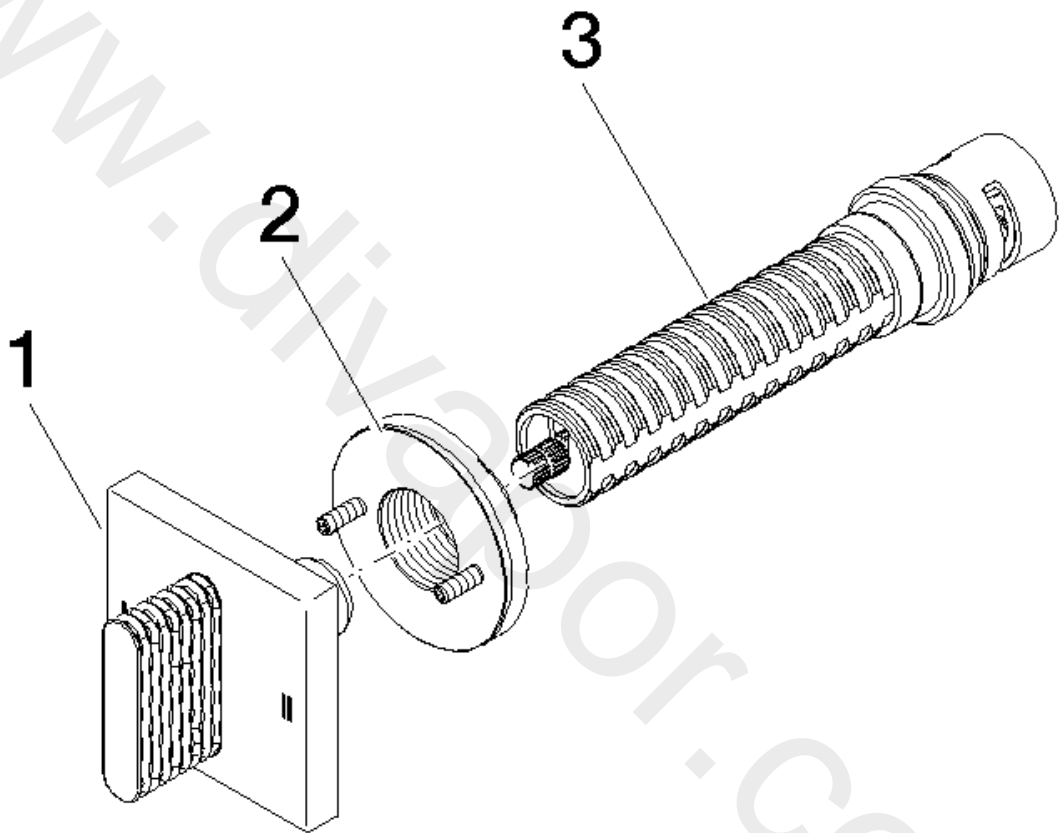

Shower - CL.1

Concealed two-way diverter

Article number: 36 202 705-99

Spare parts list

Position	Quantity used	Item Number	Spare part	Delivery time
1	1	90 20 70 053 08-99	handle	30
2	1	90 21 02 181 00 90	disc	2
3	1	90 90 03 304 10 90	diverter	2

Shower - CL.1

Concealed two-way diverter

Article number: 36 202 705-99

www.divapor.com